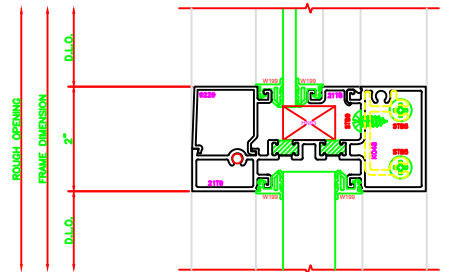

402 O.G. JAMB
 SERIES: 403X - 2" X 4 1/2"
 SHEARBLOCK

606 O.G. VERTICAL
 SERIES: 403X - 2" X 4 1/2"
 SHEARBLOCK

607 O.G. H.D. VERTICAL
 SERIES: 403X - 2" X 4 1/2"
 SHEARBLOCK

608 O.G. EXPANSION VERTICAL
 SERIES: 403X - 2" X 4 1/2"
 SHEARBLOCK

103 O.G. HEAD
 SERIES: 403X - 2" X 4 1/2"
 SHEARBLOCK

503 O.G. HORIZONTAL
 SERIES: 403X - 2" X 4 1/2"
 SHEARBLOCK

203 O.G. SILL
 SERIES: 403X - 2" X 4 1/2"
 SHEARBLOCK