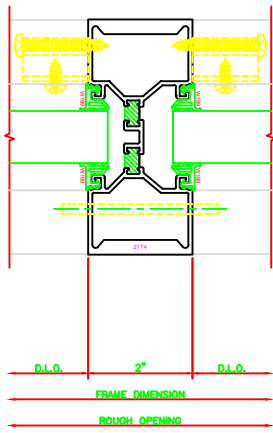

402 O.G. JAMB
 SERIES: 403X - 2" X 4 1/2"
 SHEARBLOCK

606 O.G. VERTICAL
 SERIES: 403X - 2" X 4 1/2"
 SHEARBLOCK

607 O.G. H.D. VERTICAL
 SERIES: 403X - 2" X 4 1/2"
 SHEARBLOCK

608 O.G. EXPANSION VERTICAL
 SERIES: 403X - 2" X 4 1/2"
 SHEARBLOCK

103 O.G. HEAD
 SERIES: 403X - 2" X 4 1/2"
 SHEARBLOCK

503 O.G. HORIZONTAL
 SERIES: 403X - 2" X 4 1/2"
 SHEARBLOCK

203 O.G. SILL
 SERIES: 403X - 2" X 4 1/2"
 SHEARBLOCK