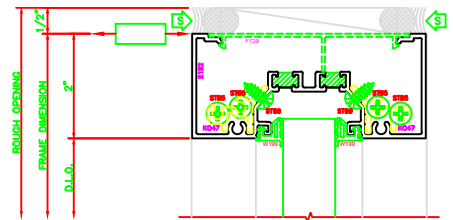

402 O.G. JAMB
 SERIES: 403X - 2" X 4 1/2"
 SHEARBLOCK

606 O.G. VERTICAL
 SERIES: 403X - 2" X 4 1/2"
 SHEARBLOCK

607 O.G. H.D. VERTICAL
 SERIES: 403X - 2" X 4 1/2"
 SHEARBLOCK

608 O.G. EXPANSION VERTICAL
 SERIES: 403X - 2" X 4 1/2"
 SHEARBLOCK

103 O.G. HEAD
 SERIES: 403X - 2" X 4 1/2"
 SHEARBLOCK

503 O.G. HORIZONTAL
 SERIES: 403X - 2" X 4 1/2"
 SHEARBLOCK

203 O.G. SILL
 SERIES: 403X - 2" X 4 1/2"
 SHEARBLOCK