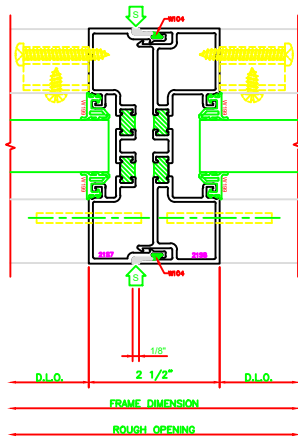

402 O.G. JAMB
 SERIES: 403X - 2" X 4 1/2"
 SHEARBLOCK

606 O.G. VERTICAL
 SERIES: 403X - 2" X 4 1/2"
 SHEARBLOCK

607 O.G. H.D. VERTICAL
 SERIES: 403X - 2" X 4 1/2"
 SHEARBLOCK

608 O.G. EXPANSION VERTICAL
 SERIES: 403X - 2" X 4 1/2"
 SHEARBLOCK

103 O.G. HEAD
 SERIES: 403X - 2" X 4 1/2"
 SHEARBLOCK

503 O.G. HORIZONTAL
 SERIES: 403X - 2" X 4 1/2"
 SHEARBLOCK

203 O.G. SILL
 SERIES: 403X - 2" X 4 1/2"
 SHEARBLOCK