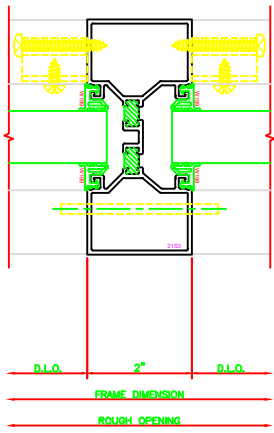

402 O.G. JAMB
 SERIES: 403X - 2" X 4 1/2"
 SHEARBLOCK

606 O.G. VERTICAL
 SERIES: 403X - 2" X 4 1/2"
 SHEARBLOCK

607 O.G. H.D. VERTICAL
 SERIES: 403X - 2" X 4 1/2"
 SHEARBLOCK

608 O.G. EXPANSION VERTICAL
 SERIES: 403X - 2" X 4 1/2"
 SHEARBLOCK

103 O.G. HEAD
 SERIES: 403X - 2" X 4 1/2"
 SHEARBLOCK

503 O.G. HORIZONTAL
 SERIES: 403X - 2" X 4 1/2"
 SHEARBLOCK

203 O.G. SILL
 SERIES: 403X - 2" X 4 1/2"
 SHEARBLOCK