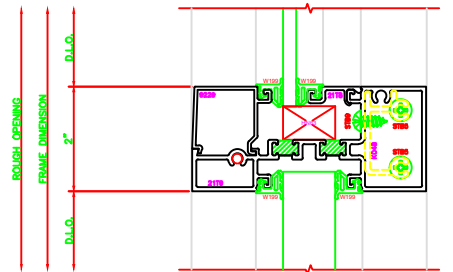

402 O.G. JAMB
SERIES: 403X - 2" X 4 1/2"
SHEARBLOCK

606 O.G. VERTICAL
SERIES: 403X - 2" X 4 1/2"
SHEARBLOCK

607 O.G. H.D. VERTICAL
SERIES: 403X - 2" X 4 1/2"
SHEARBLOCK

608 O.G. EXPANSION VERTICAL
SERIES: 403X - 2" X 4 1/2"
SHEARBLOCK

103 O.G. HEAD
SERIES: 403X - 2" X 4 1/2"
SHEARBLOCK

503 O.G. HORIZONTAL
SERIES: 403X - 2" X 4 1/2"
SHEARBLOCK

203 O.G. SILL
SERIES: 403X - 2" X 4 1/2"
SHEARBLOCK