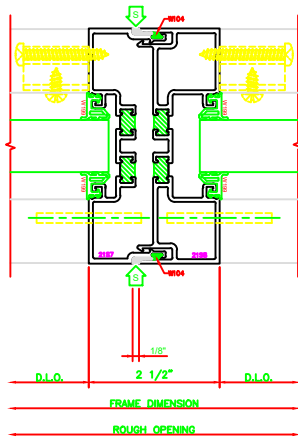

402 O.G. JAMB
SERIES: 403X - 2" X 4 1/2"
SHEARBLOCK

606 O.G. VERTICAL
SERIES: 403X - 2" X 4 1/2"
SHEARBLOCK

607 O.G. H.D. VERTICAL
SERIES: 403X - 2" X 4 1/2"
SHEARBLOCK

608 O.G. EXPANSION VERTICAL
SERIES: 403X - 2" X 4 1/2"
SHEARBLOCK

103 O.G. HEAD
SERIES: 403X - 2" X 4 1/2"
SHEARBLOCK

503 O.G. HORIZONTAL
SERIES: 403X - 2" X 4 1/2"
SHEARBLOCK

203 O.G. SILL
SERIES: 403X - 2" X 4 1/2"
SHEARBLOCK