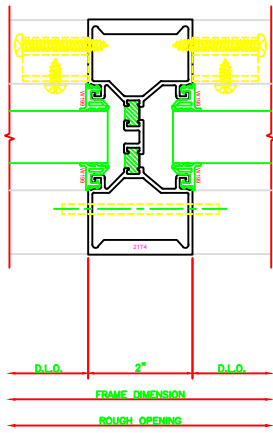

402 O.G. JAMB
SERIES: 403X - 2" X 4 1/2"
SHEARBLOCK

606 O.G. VERTICAL
SERIES: 403X - 2" X 4 1/2"
SHEARBLOCK

607 O.G. H.D. VERTICAL
SERIES: 403X - 2" X 4 1/2"
SHEARBLOCK

608 O.G. EXPANSION VERTICAL
SERIES: 403X - 2" X 4 1/2"
SHEARBLOCK

103 O.G. HEAD
SERIES: 403X - 2" X 4 1/2"
SHEARBLOCK

503 O.G. HORIZONTAL
SERIES: 403X - 2" X 4 1/2"
SHEARBLOCK

203 O.G. SILL
SERIES: 403X - 2" X 4 1/2"
SHEARBLOCK