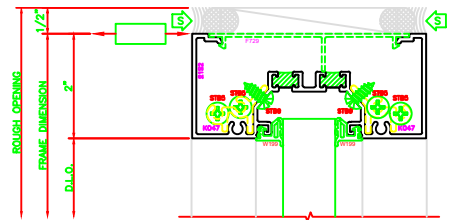

402 O.G. JAMB
SERIES: 403X - 2" X 4 1/2"
SHEARBLOCK

606 O.G. VERTICAL
SERIES: 403X - 2" X 4 1/2"
SHEARBLOCK

607 O.G. H.D. VERTICAL
SERIES: 403X - 2" X 4 1/2"
SHEARBLOCK

608 O.G. EXPANSION VERTICAL
SERIES: 403X - 2" X 4 1/2"
SHEARBLOCK

103 O.G. HEAD
SERIES: 403X - 2" X 4 1/2"
SHEARBLOCK

503 O.G. HORIZONTAL
SERIES: 403X - 2" X 4 1/2"
SHEARBLOCK

203 O.G. SILL
SERIES: 403X - 2" X 4 1/2"
SHEARBLOCK