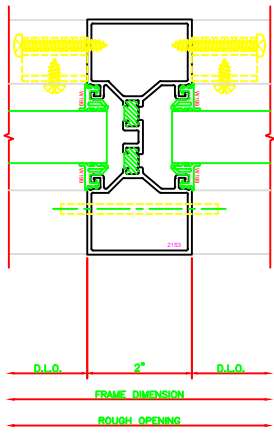

402 O.G. JAMB
SERIES: 403X - 2" X 4 1/2"
SHEARBLOCK

606 O.G. VERTICAL
SERIES: 403X - 2" X 4 1/2"
SHEARBLOCK

607 O.G. H.D. VERTICAL
SERIES: 403X - 2" X 4 1/2"
SHEARBLOCK

608 O.G. EXPANSION VERTICAL
SERIES: 403X - 2" X 4 1/2"
SHEARBLOCK

103 O.G. HEAD
SERIES: 403X - 2" X 4 1/2"
SHEARBLOCK

503 O.G. HORIZONTAL
SERIES: 403X - 2" X 4 1/2"
SHEARBLOCK

203 O.G. SILL
SERIES: 403X - 2" X 4 1/2"
SHEARBLOCK