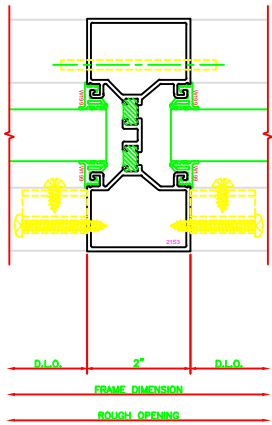

401 I.G. JAMB  
SERIES 403X - 2" X 4 1/2"  
SHEARBLOCK

603 I.G. VERTICAL  
SERIES 403X - 2" X 4 1/2"  
SHEARBLOCK

604 I.G. H.D. VERTICAL  
SERIES 403X - 2" X 4 1/2"  
SHEARBLOCK

605 I.G. EXPANSION VERTICAL  
SERIES 403X - 2" X 4 1/2"  
SHEARBLOCK

102 I.G. HEAD  
SERIES 403X - 2" X 4 1/2"  
SHEARBLOCK

502 I.G. HORIZONTAL  
SERIES 403X - 2" X 4 1/2"  
SHEARBLOCK

202 I.G. SILL  
SERIES 403X - 2" X 4 1/2"  
SHEARBLOCK