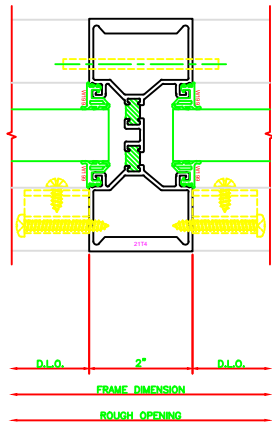

401 I.G. JAMB  
SERIES 403X - 2" X 4 1/2"  
SHEARBLOCK

603 I.G. VERTICAL  
SERIES 403X - 2" X 4 1/2"  
SHEARBLOCK

604 I.G. H.D. VERTICAL  
SERIES 403X - 2" X 4 1/2"  
SHEARBLOCK

605 I.G. EXPANSION VERTICAL  
SERIES 403X - 2" X 4 1/2"  
SHEARBLOCK

102 I.G. HEAD  
SERIES 403X - 2" X 4 1/2"  
SHEARBLOCK

502 I.G. HORIZONTAL  
SERIES 403X - 2" X 4 1/2"  
SHEARBLOCK

202 I.G. SILL  
SERIES 403X - 2" X 4 1/2"  
SHEARBLOCK