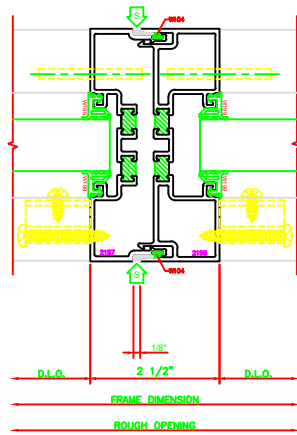

401 I.G. JAMB  
SERIES 403X - 2" X 4 1/2"  
SHEARBLOCK

603 I.G. VERTICAL  
SERIES 403X - 2" X 4 1/2"  
SHEARBLOCK

604 I.G. H.D. VERTICAL  
SERIES 403X - 2" X 4 1/2"  
SHEARBLOCK

605 I.G. EXPANSION VERTICAL  
SERIES 403X - 2" X 4 1/2"  
SHEARBLOCK

102 I.G. HEAD  
SERIES 403X - 2" X 4 1/2"  
SHEARBLOCK

502 I.G. HORIZONTAL  
SERIES 403X - 2" X 4 1/2"  
SHEARBLOCK

202 I.G. SILL  
SERIES 403X - 2" X 4 1/2"  
SHEARBLOCK