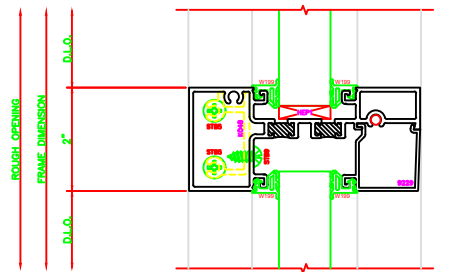

401 I.G. JAMB  
SERIES 403X - 2" X 4 1/2"  
SHEARBLOCK

603 I.G. VERTICAL  
SERIES 403X - 2" X 4 1/2"  
SHEARBLOCK

604 I.G. H.D. VERTICAL  
SERIES 403X - 2" X 4 1/2"  
SHEARBLOCK

605 I.G. EXPANSION VERTICAL  
SERIES 403X - 2" X 4 1/2"  
SHEARBLOCK

102 I.G. HEAD  
SERIES 403X - 2" X 4 1/2"  
SHEARBLOCK

502 I.G. HORIZONTAL  
SERIES 403X - 2" X 4 1/2"  
SHEARBLOCK

202 I.G. SILL  
SERIES 403X - 2" X 4 1/2"  
SHEARBLOCK