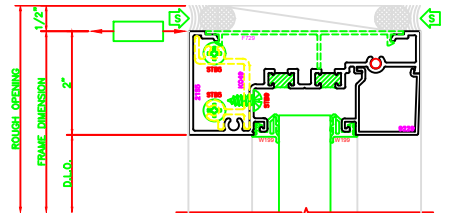

401 I.G. JAMB  
SERIES 403X - 2" X 4 1/2"  
SHEARBLOCK

603 I.G. VERTICAL  
SERIES 403X - 2" X 4 1/2"  
SHEARBLOCK

604 I.G. H.D. VERTICAL  
SERIES 403X - 2" X 4 1/2"  
SHEARBLOCK

605 I.G. EXPANSION VERTICAL  
SERIES 403X - 2" X 4 1/2"  
SHEARBLOCK

102 I.G. HEAD  
SERIES 403X - 2" X 4 1/2"  
SHEARBLOCK

502 I.G. HORIZONTAL  
SERIES 403X - 2" X 4 1/2"  
SHEARBLOCK

202 I.G. SILL  
SERIES 403X - 2" X 4 1/2"  
SHEARBLOCK