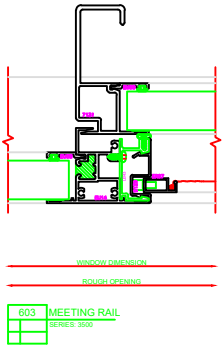

606 MEETING RAIL
SERIES 3500

603 MEETING RAIL
SERIES 3500