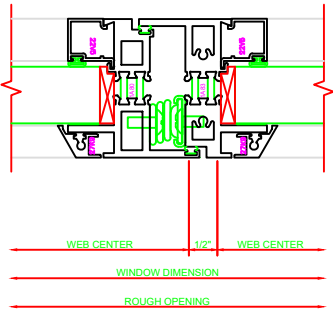

438 JAMB
550G
PROJECT OUT

610 VERT. MTG. RAIL
550G
PROJECT OUTFIXED

401 JAMB
550G
FIXED

114 HEAD
550G
PROJECT OUTFIXED

213 SILL
550G
PROJECT OUTFIXED

101 HEAD
550G
FIXED

201 SILL
550G
FIXED