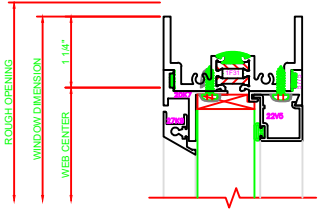

438 JAMB
550G
PROJECT OUT

610 VERT. MTG. RAIL
550G
PROJECT OUTFIXED

401 JAMB
550G
FIXED

114 HEAD
550G
PROJECT OUTFIXED

213 SILL
550G
PROJECT OUTFIXED

101 HEAD
550G
FIXED

201 SILL
550G
FIXED