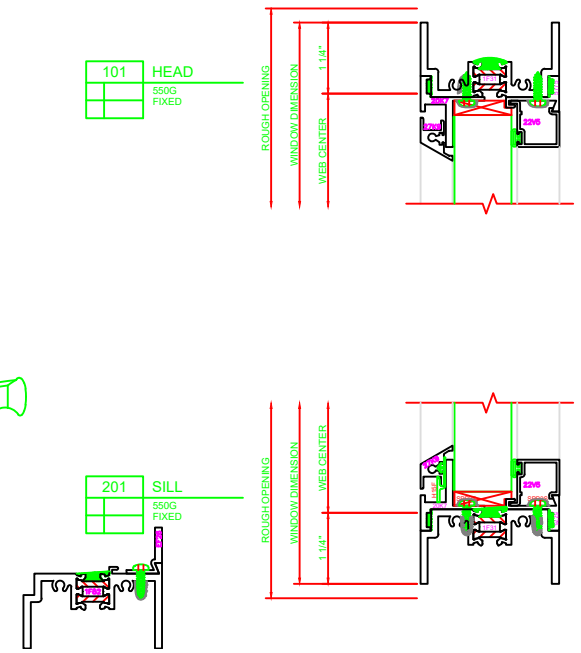

438 JAMB
550G
PROJECT OUT

610 VERT. MTG. RAIL
550G
PROJECT OUTFIXED

401 JAMB
550G
FIXED

114 HEAD
550G
PROJECT OUTFIXED

213 SILL
550G
PROJECT OUTFIXED

101 HEAD
550G
FIXED

201 SILL
550G
FIXED