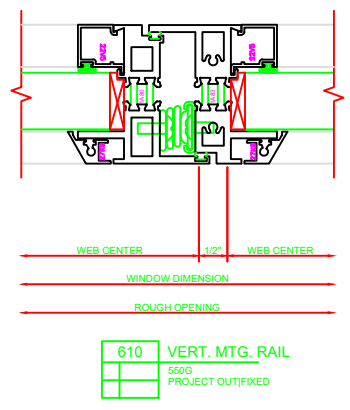

438 JAMB
550G
PROJECT OUT

610 VERT. MTG. RAIL
550G
PROJECT OUTFIXED

401 JAMB
550G
FIXED

114 HEAD
550G
PROJECT OUTFIXED

213 SILL
550G
PROJECT OUTFIXED

101 HEAD
550G
FIXED

201 SILL
550G
FIXED