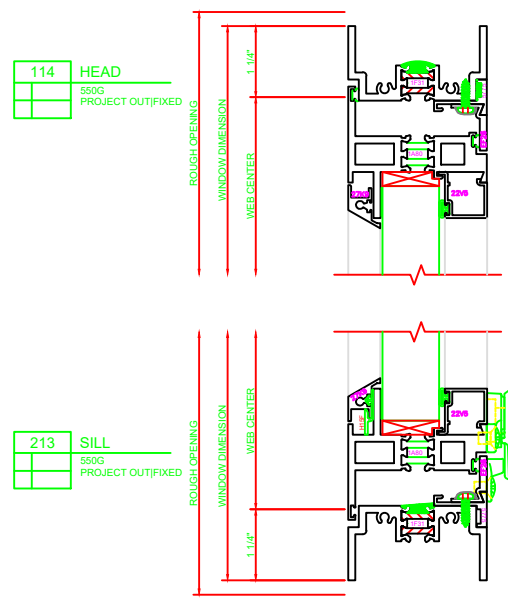

438 JAMB
550G
PROJECT OUT

610 VERT. MTG. RAIL
550G
PROJECT OUTFIXED

401 JAMB
550G
FIXED

114 HEAD
550G
PROJECT OUTFIXED

213 SILL
550G
PROJECT OUTFIXED

101 HEAD
550G
FIXED

201 SILL
550G
FIXED