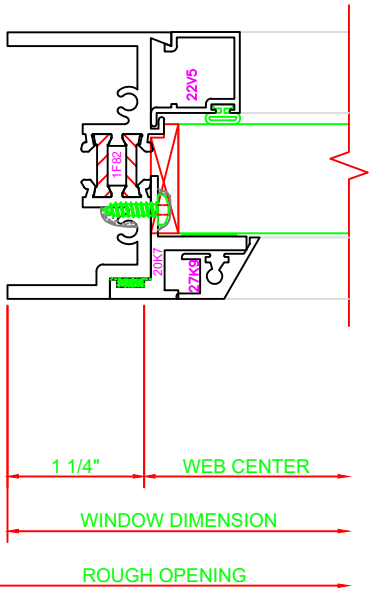

436	JAMB
	550G FIXED/PROJECT OUT

459	JAMB
	550G FIXED

113	HEAD
	550G PROJECT OUT

509	HORIZ. MTG. RAIL
	550G PROJECT OUT/FIXED

200	SILL
	550G FIXED