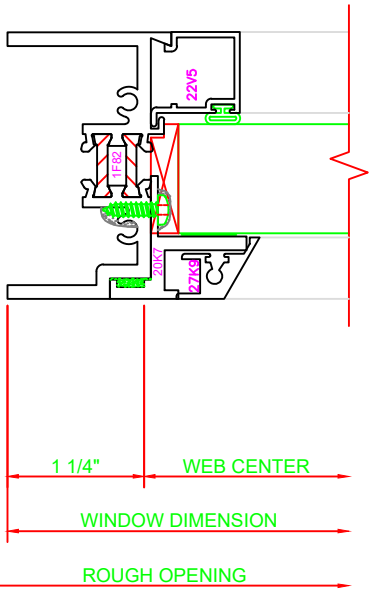

436	JAMB
	550G FIXED/PROJECT OUT

459	JAMB
	550G FIXED

113	HEAD
	550G PROJECT OUT

509	HORIZ. MTG. RAIL
	550G PROJECT OUT/FIXED

200	SILL
	550G FIXED