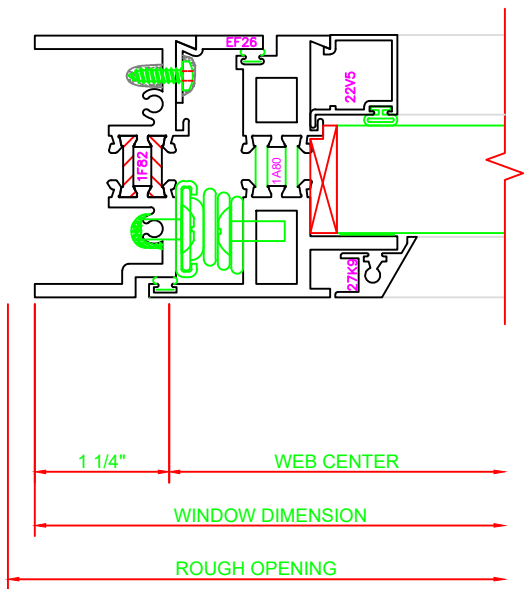

459	JAMB
	550G FIXED

436	JAMB
	550G FIXED/PROJECT OUT

100	HEAD
	550G FIXED

508	HORIZ. MTG. RAIL
	550G FIXED/PROJECT OUT

212	SILL
	550G PROJECT OUT