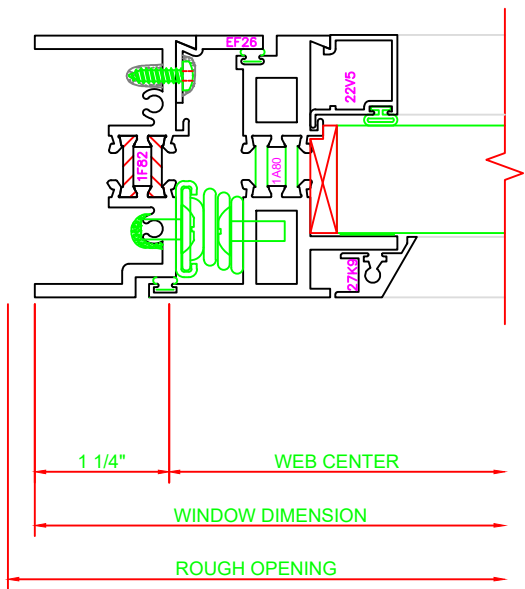

459	JAMB
	550G FIXED

436	JAMB
	550G FIXED/PROJECT OUT

100	HEAD
	550G FIXED

508	HORIZ. MTG. RAIL
	550G FIXED/PROJECT OUT

212	SILL
	550G PROJECT OUT