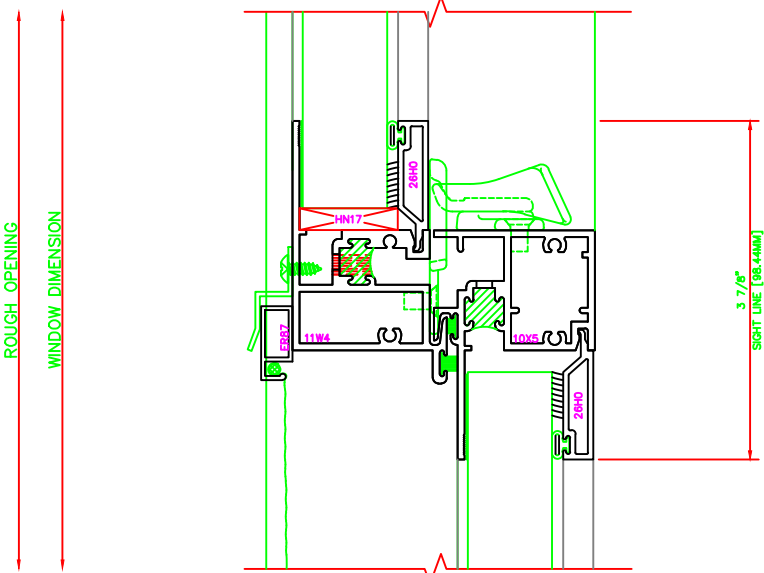

402	JAMB
	S-663 HUNG WINDOW 1" INSULATED LARGE MISSILE GLAZING

404	JAMB
	S-663 HUNG WINDOW 1" INSULATED LARGE MISSILE GLAZING

100	HEAD
	S-663 HUNG WINDOW 1" INSULATED LARGE MISSILE GLAZING

700	HORIZ MUNTIN
	S-663 HUNG WINDOW 1" INSULATED LARGE MISSILE GLAZING TOP (FIXED LITE)

500	MEETING RAIL
	S-663 HUNG WINDOW 1 3/16" INSULATED LARGE MISSILE GLAZING

200	SILL
	S-663 HUNG WINDOW 1" INSULATED LARGE MISSILE GLAZING