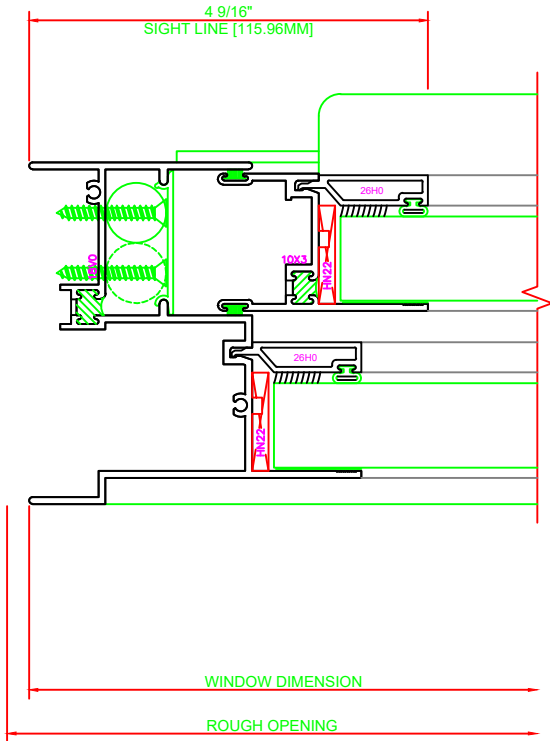

402	JAMB
	S-663 HUNG WINDOW 1" INSULATED LARGE MISSILE GLAZING

404	JAMB
	S-663 HUNG WINDOW 1" INSULATED LARGE MISSILE GLAZING

100	HEAD
	S-663 HUNG WINDOW 1" INSULATED LARGE MISSILE GLAZING

700	HORIZ MUNTIN
	S-663 HUNG WINDOW 1" INSULATED LARGE MISSILE GLAZING TOP (FIXED LITE)

500	MEETING RAIL
	S-663 HUNG WINDOW 1 3/16" INSULATED LARGE MISSILE GLAZING

200	SILL
	S-663 HUNG WINDOW 1" INSULATED LARGE MISSILE GLAZING