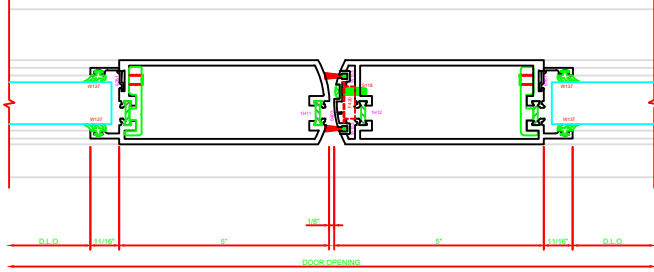

401 MEETING STILES
D502