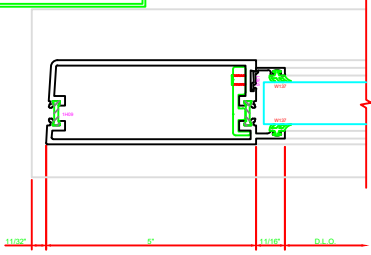

302 STILE
SIA D502 CONTINUOUS HINGE