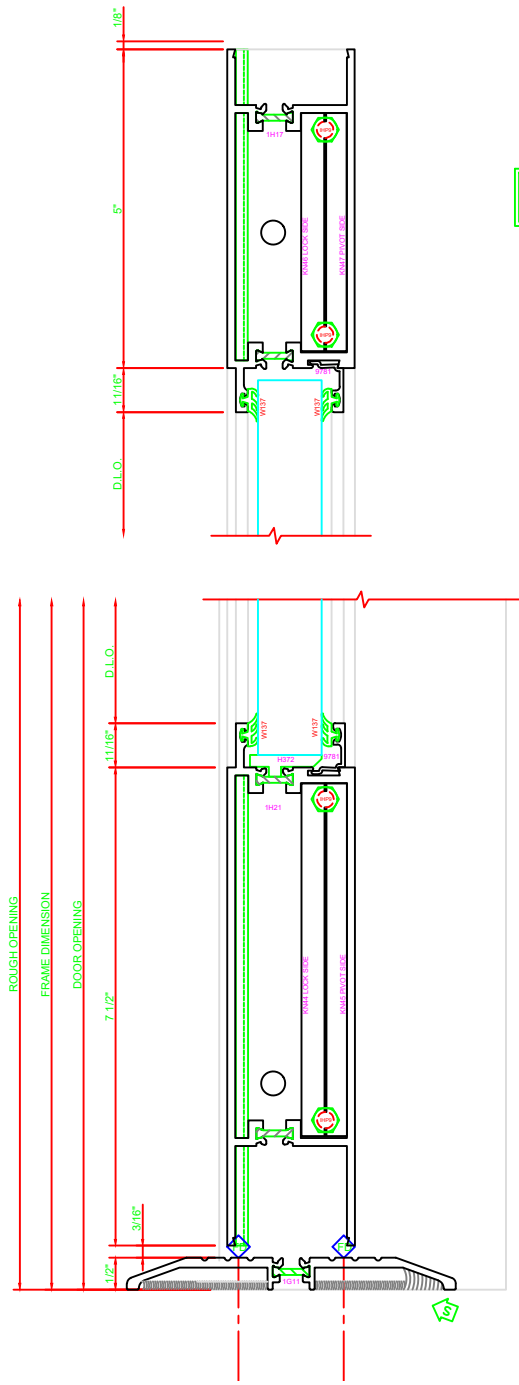

302	STILE
	S/A D502 CONTINUOUS HINGE

ERASE NOTE

THIS IS A BUY OUT OR CUSTOMER SUPPLIED HINGE. CHECK PROFILE AND CLEARANCE BEFORE USING THIS DETAIL. CHECK FASTENER LOCATIONS OF HINGE FOR INTERFERENCE AT DOOR OR JAMB.

ERASE NOTE  
STILE FOR CUSTOMER SUPPLIED CONTINUOUS HINGE

301	STILE
	S/A D502 FOR OFFSET PIVOTS

ERASE NOTE

BUTT HINGES CAN NOT BE USED WITH THERMASTILE DOORS

100	TOP RAIL
	S/A D502

ERASE NOTE  
TOP RAIL FOR SURFACE CLOSERS OR DORMA TYPE C.O.C., NOT LCN C.O.C.

200	BOTTOM RAIL
	S/A D502