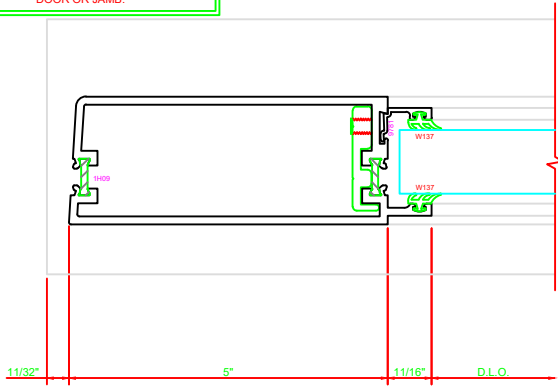

302	STILE
	S/A D502 CONTINUOUS HINGE

ERASE NOTE

THIS IS A BUY OUT OR CUSTOMER SUPPLIED HINGE. CHECK PROFILE AND CLEARANCE BEFORE USING THIS DETAIL. CHECK FASTENER LOCATIONS OF HINGE FOR INTERFERENCE AT DOOR OR JAMB.

ERASE NOTE  
STILE FOR CUSTOMER SUPPLIED CONTINUOUS HINGE

301	STILE
	S/A D502 FOR OFFSET PIVOTS

ERASE NOTE

BUTT HINGES CAN NOT BE USED WITH THERMASTILE DOORS

100	TOP RAIL
	S/A D502

ERASE NOTE  
TOP RAIL FOR SURFACE CLOSERS OR DORMA TYPE C.O.C., NOT LCN C.O.C.

200	BOTTOM RAIL
	S/A D502