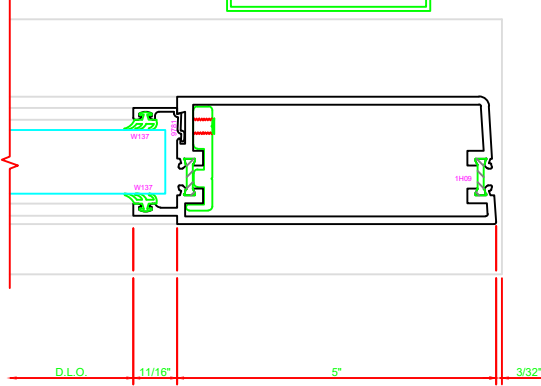

302	STILE
	S/A D502 CONTINUOUS HINGE

ERASE NOTE

THIS IS A BUY OUT OR CUSTOMER SUPPLIED HINGE. CHECK PROFILE AND CLEARANCE BEFORE USING THIS DETAIL. CHECK FASTENER LOCATIONS OF HINGE FOR INTERFERENCE AT DOOR OR JAMB.

ERASE NOTE  
STILE FOR CUSTOMER SUPPLIED CONTINUOUS HINGE

301	STILE
	S/A D502 FOR OFFSET PIVOTS

ERASE NOTE

BUTT HINGES CAN NOT BE USED WITH THERMASTILE DOORS

100	TOP RAIL
	S/A D502

ERASE NOTE  
TOP RAIL FOR SURFACE CLOSERS OR DORMA TYPE C.O.C., NOT LCN C.O.C.

200	BOTTOM RAIL
	S/A D502