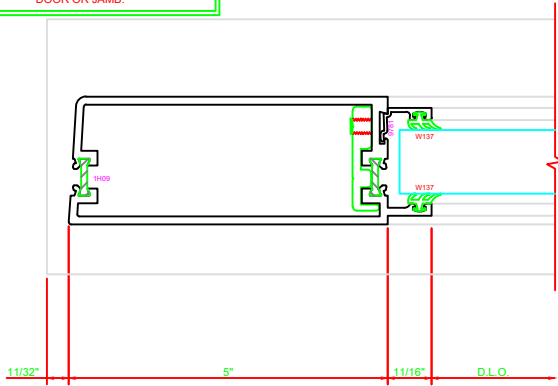

302	STILE
	S/A D502 CONTINUOUS HINGE

ERASE NOTE

THIS IS A BUY OUT OR CUSTOMER SUPPLIED HINGE. CHECK PROFILE AND CLEARANCE BEFORE USING THIS DETAIL. CHECK FASTENER LOCATIONS OF HINGE FOR INTERFERENCE AT DOOR OR JAMB.

ERASE NOTE
STILE FOR CUSTOMER SUPPLIED CONTINUOUS HINGE

301	STILE
	S/A D502 FOR OFFSET PIVOTS

ERASE NOTE

BUTT HINGES CAN NOT BE USED WITH THERMASTILE DOORS

100	TOP RAIL
	S/A D502

ERASE NOTE
TOP RAIL FOR SURFACE CLOSERS OR DORMA TYPE C.O.C., NOT LCN C.O.C.

200	BOTTOM RAIL
	S/A D502