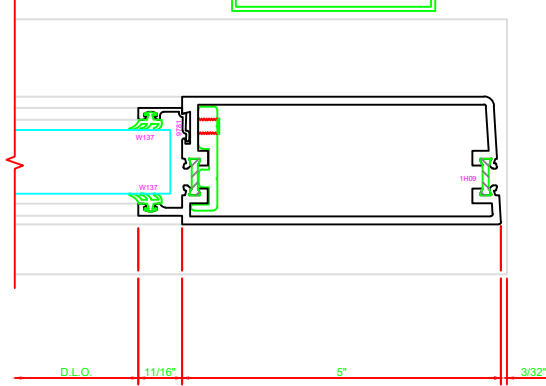

302	STILE
	S/A D502 CONTINUOUS HINGE

ERASE NOTE

THIS IS A BUY OUT OR CUSTOMER SUPPLIED HINGE. CHECK PROFILE AND CLEARANCE BEFORE USING THIS DETAIL. CHECK FASTENER LOCATIONS OF HINGE FOR INTERFERENCE AT DOOR OR JAMB.

ERASE NOTE
STILE FOR CUSTOMER SUPPLIED CONTINUOUS HINGE

301	STILE
	S/A D502 FOR OFFSET PIVOTS

ERASE NOTE

BUTT HINGES CAN NOT BE USED WITH THERMASTILE DOORS

100	TOP RAIL
	S/A D502

ERASE NOTE
TOP RAIL FOR SURFACE CLOSERS OR DORMA TYPE C.O.C., NOT LCN C.O.C.

200	BOTTOM RAIL
	S/A D502