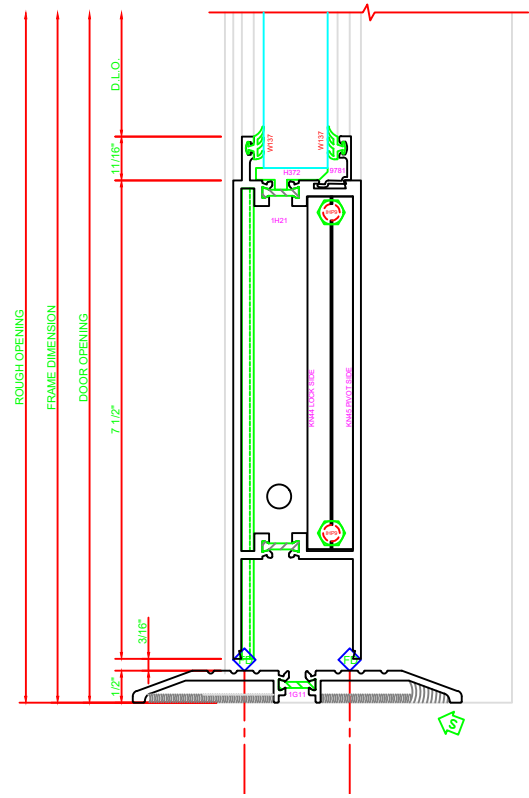

302	STILE
	S/A D502 CONTINUOUS HINGE

ERASE NOTE

THIS IS A BUY OUT OR CUSTOMER SUPPLIED HINGE. CHECK PROFILE AND CLEARANCE BEFORE USING THIS DETAIL. CHECK FASTENER LOCATIONS OF HINGE FOR INTERFERENCE AT DOOR OR JAMB.

ERASE NOTE
STILE FOR CUSTOMER SUPPLIED CONTINUOUS HINGE

301	STILE
	S/A D502 FOR OFFSET PIVOTS

ERASE NOTE

BUTT HINGES CAN NOT BE USED WITH THERMASTILE DOORS

100	TOP RAIL
	S/A D502

ERASE NOTE
TOP RAIL FOR SURFACE CLOSERS OR DORMA TYPE C.O.C., NOT LCN C.O.C.

200	BOTTOM RAIL
	S/A D502