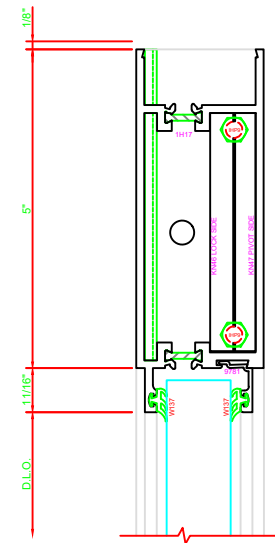

302	STILE
	S/A D502 CONTINUOUS HINGE

ERASE NOTE

THIS IS A BUY OUT OR CUSTOMER SUPPLIED HINGE. CHECK PROFILE AND CLEARANCE BEFORE USING THIS DETAIL. CHECK FASTENER LOCATIONS OF HINGE FOR INTERFERENCE AT DOOR OR JAMB.

ERASE NOTE
STILE FOR CUSTOMER SUPPLIED CONTINUOUS HINGE

301	STILE
	S/A D502 FOR OFFSET PIVOTS

ERASE NOTE

BUTT HINGES CAN NOT BE USED WITH THERMASTILE DOORS

100	TOP RAIL
	S/A D502

ERASE NOTE
TOP RAIL FOR SURFACE CLOSERS OR DORMA TYPE C.O.C., NOT LCN C.O.C.

200	BOTTOM RAIL
	S/A D502