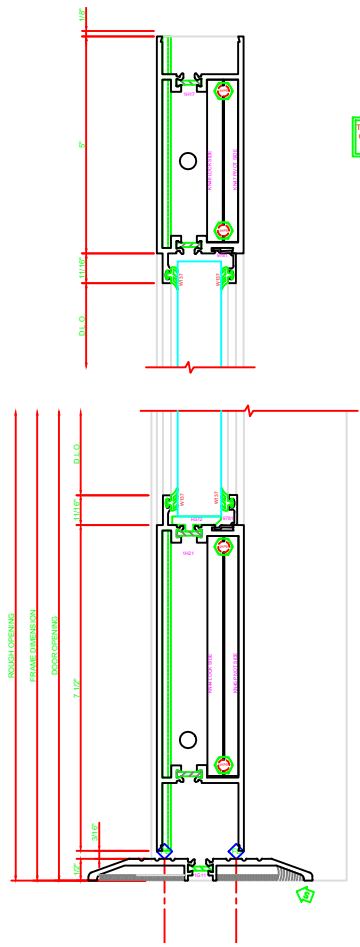

318 STILE
SIA D502 FOR EFCO STANDARD ABH A180HD
CONTINUOUS HINGE

100 TOP RAIL
SIA D502