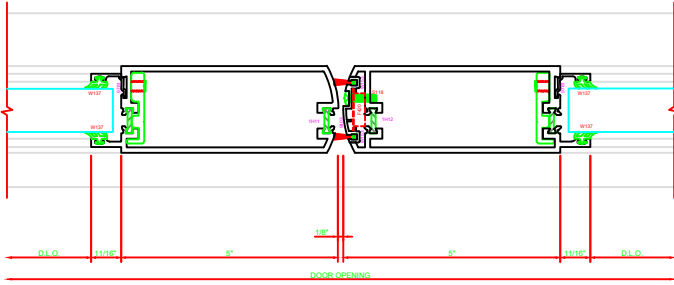

401 MEETING STILES
D502