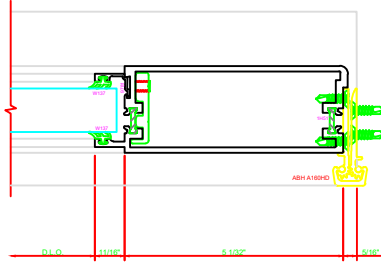

318 STILE
SIA D502 FOR EFCO STANDARD ABH A180HD
CONTINUOUS HINGE