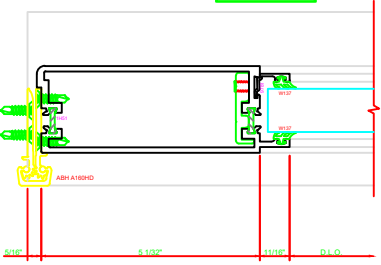

317 STILE
SIA D502 FOR EFCO STANDARD ABH A180HD
CONTINUOUS HINGE