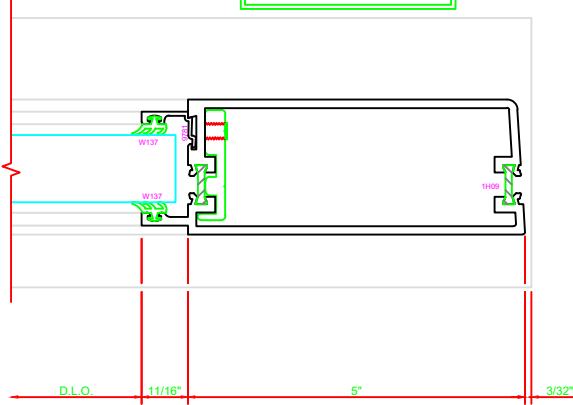

317	STILE
	S/A D502 FOR EFCO STANDARD ABH A160HD CONTINUOUS HINGE

ERASE NOTE
STANDARD CONTINUOUS HINGE AND STILE

301	STILE
	S/A D502 FOR OFFSET PIVOTS

ERASE NOTE
BUTT HINGES CAN NOT BE USED WITH THERMASTILE DOORS

100	TOP RAIL
	S/A D502

ERASE NOTE
TOP RAIL FOR SURFACE CLOSERS OR DORMA TYPE C.O.C., NOT LCN C.O.C.

200	BOTTOM RAIL
	S/A D502