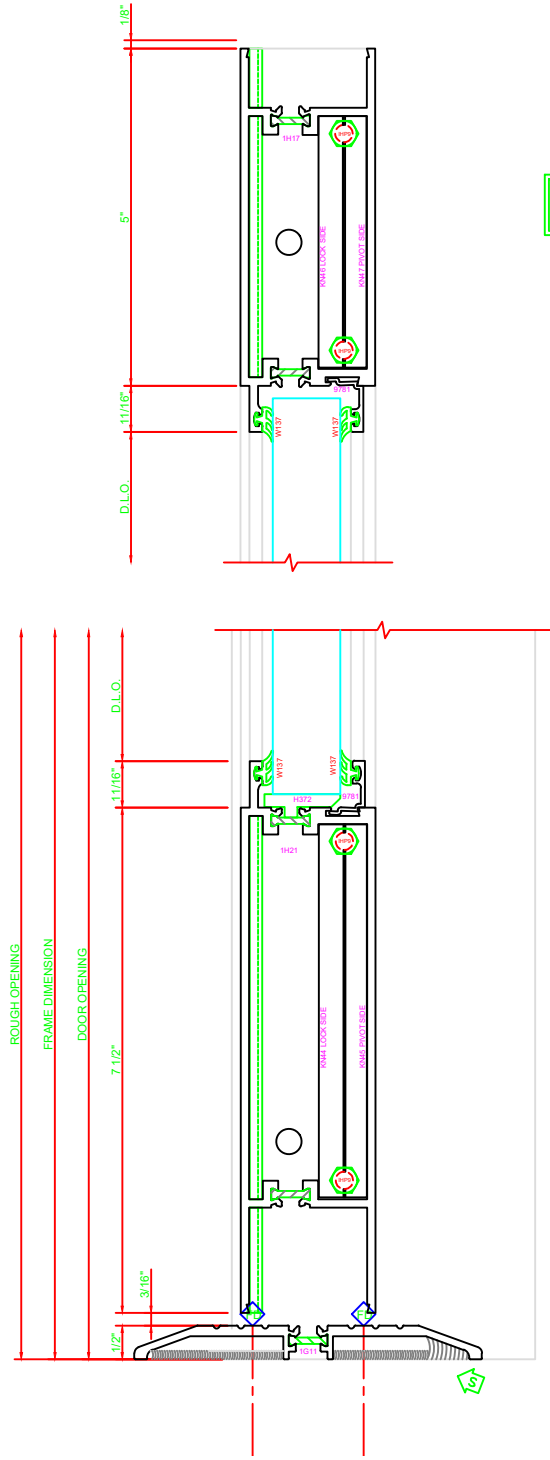

317	STILE
	S/A D502 FOR EFCO STANDARD ABH A160HD CONTINUOUS HINGE

ERASE NOTE
STANDARD CONTINUOUS HINGE AND STILE

301	STILE
	S/A D502 FOR OFFSET PIVOTS

ERASE NOTE
BUTT HINGES CAN NOT BE USED WITH THERMASTILE DOORS

100	TOP RAIL
	S/A D502

ERASE NOTE
TOP RAIL FOR SURFACE CLOSERS OR DORMA TYPE C.O.C., NOT LCN C.O.C.

200	BOTTOM RAIL
	S/A D502