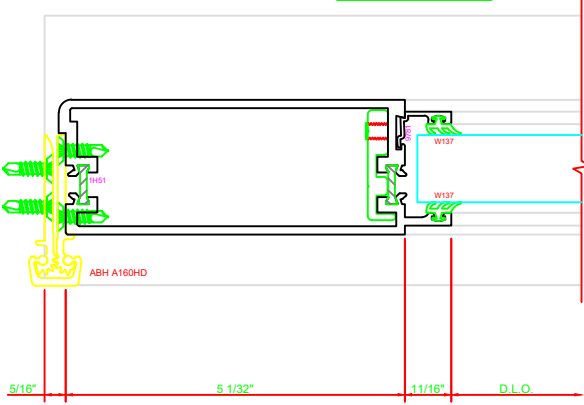

317	STILE
	S/A D502 FOR EFCO STANDARD ABH A160HD CONTINUOUS HINGE

ERASE NOTE
STANDARD CONTINUOUS HINGE AND STILE

301	STILE
	S/A D502 FOR OFFSET PIVOTS

ERASE NOTE
BUTT HINGES CAN NOT BE USED WITH THERMASTILE DOORS

100	TOP RAIL
	S/A D502

ERASE NOTE
TOP RAIL FOR SURFACE CLOSERS OR DORMA TYPE C.O.C., NOT LCN C.O.C.

200	BOTTOM RAIL
	S/A D502