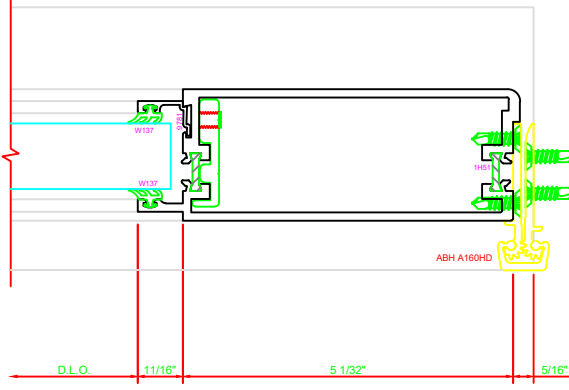

300	STILE
	S/A D502 FOR OFFSET PIVOTS

ERASE NOTE
BUTT HINGES CAN NOT BE USED
WITH THERMASTILE DOORS

318	STILE
	S/A D502 FOR EFCO STANDARD ABH A160HD CONTINUOUS HINGE

ERASE NOTE
STANDARD CONTINUOUS
HINGE AND STILE

100	TOP RAIL
	S/A D502

ERASE NOTE
TOP RAIL FOR SURFACE CLOSERS
OR DORMA TYPE C.O.C., NOT LCN
C.O.C.

200	BOTTOM RAIL
	S/A D502