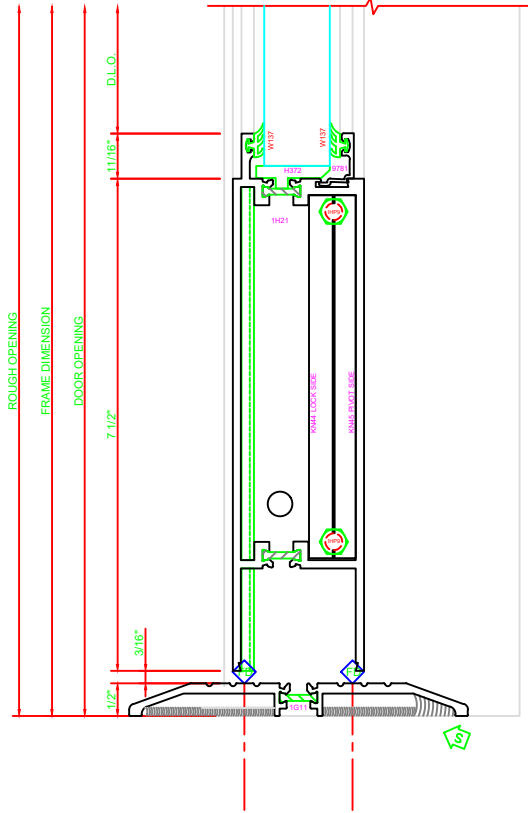

300	STILE
	S/A D502 FOR OFFSET PIVOTS

ERASE NOTE
BUTT HINGES CAN NOT BE USED
WITH THERMASTILE DOORS

318	STILE
	S/A D502 FOR EFCO STANDARD ABH A160HD CONTINUOUS HINGE

ERASE NOTE
STANDARD CONTINUOUS
HINGE AND STILE

100	TOP RAIL
	S/A D502

ERASE NOTE
TOP RAIL FOR SURFACE CLOSERS
OR DORMA TYPE C.O.C., NOT LCN
C.O.C.

200	BOTTOM RAIL
	S/A D502