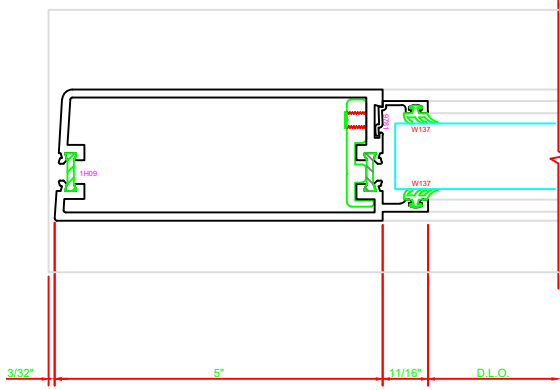

300	STILE
	S/A D502 FOR OFFSET PIVOTS

ERASE NOTE
BUTT HINGES CAN NOT BE USED
WITH THERMASTILE DOORS

318	STILE
	S/A D502 FOR EFCO STANDARD ABH A160HD CONTINUOUS HINGE

ERASE NOTE
STANDARD CONTINUOUS
HINGE AND STILE

100	TOP RAIL
	S/A D502

ERASE NOTE
TOP RAIL FOR SURFACE CLOSERS
OR DORMA TYPE C.O.C., NOT LCN
C.O.C.

200	BOTTOM RAIL
	S/A D502