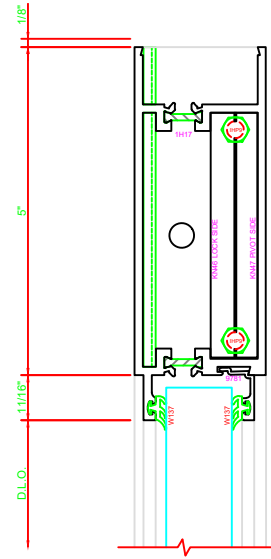

300	STILE
	S/A D502 FOR OFFSET PIVOTS

ERASE NOTE
BUTT HINGES CAN NOT BE USED
WITH THERMASTILE DOORS

318	STILE
	S/A D502 FOR EFCO STANDARD ABH A160HD CONTINUOUS HINGE

ERASE NOTE
STANDARD CONTINUOUS
HINGE AND STILE

100	TOP RAIL
	S/A D502

ERASE NOTE
TOP RAIL FOR SURFACE CLOSERS
OR DORMA TYPE C.O.C., NOT LCN
C.O.C.

200	BOTTOM RAIL
	S/A D502