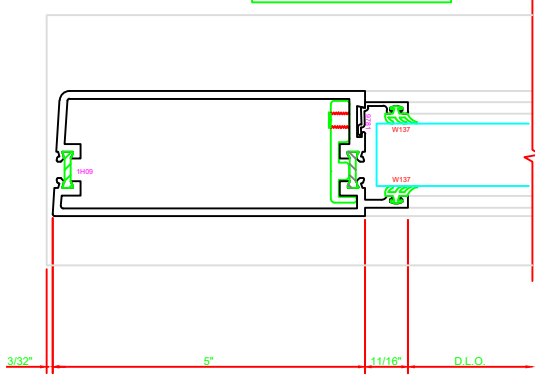

300 STILE  
S/A D502 FOR OFFSET PIVOTS

ERASE NOTE  
BUTT HINGES CAN NOT BE USED  
WITH THERMASTILE DOORS

301 STILE  
S/A D502 FOR OFFSET PIVOTS

ERASE NOTE  
BUTT HINGES CAN NOT BE USED  
WITH THERMASTILE DOORS

100 TOP RAIL  
S/A D502

ERASE NOTE  
TOP RAIL FOR SURFACE CLOSERS  
OR DORMA TYPE C.O.C., NOT LCN  
C.O.C.

200 BOTTOM RAIL  
S/A D502