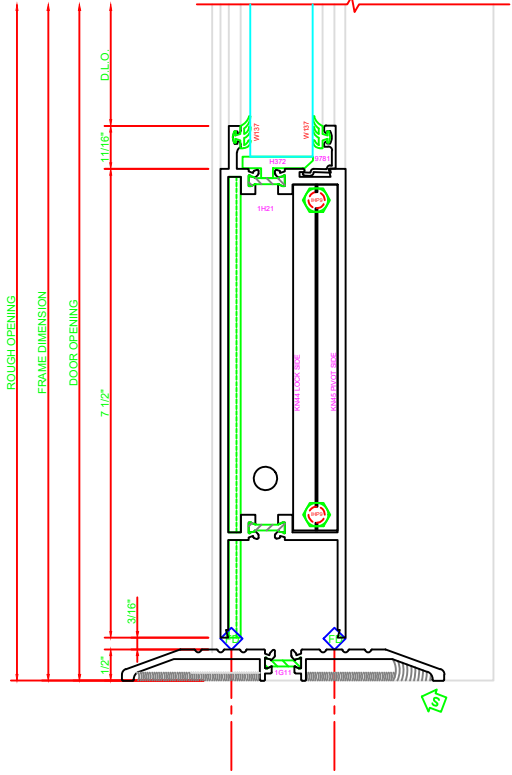

300 STILE  
S/A D502 FOR OFFSET PIVOTS

ERASE NOTE  
BUTT HINGES CAN NOT BE USED  
WITH THERMASTILE DOORS

301 STILE  
S/A D502 FOR OFFSET PIVOTS

ERASE NOTE  
BUTT HINGES CAN NOT BE USED  
WITH THERMASTILE DOORS

100 TOP RAIL  
S/A D502

ERASE NOTE  
TOP RAIL FOR SURFACE CLOSERS  
OR DORMA TYPE C.O.C., NOT LCN  
C.O.C.

200 BOTTOM RAIL  
S/A D502