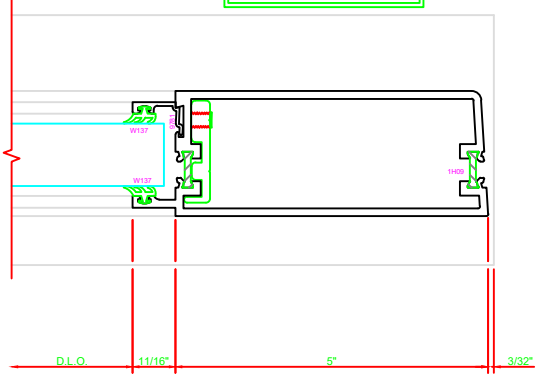

300 STILE  
S/A D502 FOR OFFSET PIVOTS

ERASE NOTE  
BUTT HINGES CAN NOT BE USED  
WITH THERMASTILE DOORS

301 STILE  
S/A D502 FOR OFFSET PIVOTS

ERASE NOTE  
BUTT HINGES CAN NOT BE USED  
WITH THERMASTILE DOORS

100 TOP RAIL  
S/A D502

ERASE NOTE  
TOP RAIL FOR SURFACE CLOSERS  
OR DORMA TYPE C.O.C., NOT LCN  
C.O.C.

200 BOTTOM RAIL  
S/A D502