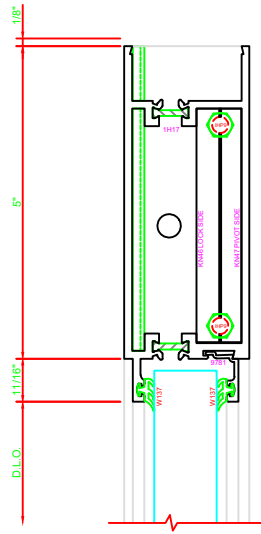

300 STILE  
S/A D502 FOR OFFSET PIVOTS

ERASE NOTE  
BUTT HINGES CAN NOT BE USED  
WITH THERMASTILE DOORS

301 STILE  
S/A D502 FOR OFFSET PIVOTS

ERASE NOTE  
BUTT HINGES CAN NOT BE USED  
WITH THERMASTILE DOORS

100 TOP RAIL  
S/A D502

ERASE NOTE  
TOP RAIL FOR SURFACE CLOSERS  
OR DORMA TYPE C.O.C., NOT LCN  
C.O.C.

200 BOTTOM RAIL  
S/A D502