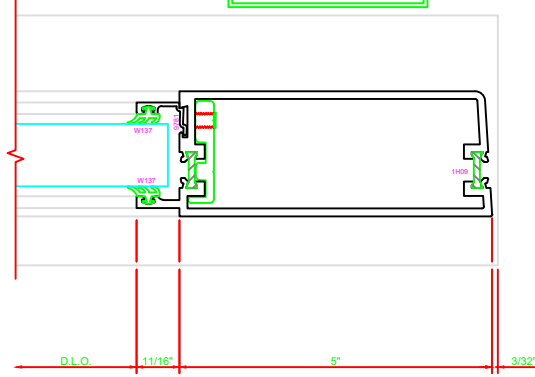

300 STILE
S/A D502 FOR OFFSET PIVOTS

ERASE NOTE
BUTT HINGES CAN NOT BE USED
WITH THERMASTILE DOORS

301 STILE
S/A D502 FOR OFFSET PIVOTS

ERASE NOTE
BUTT HINGES CAN NOT BE USED
WITH THERMASTILE DOORS

100 TOP RAIL
S/A D502

ERASE NOTE
TOP RAIL FOR SURFACE CLOSERS
OR DORMA TYPE C.O.C., NOT LCN
C.O.C.

200 BOTTOM RAIL
S/A D502