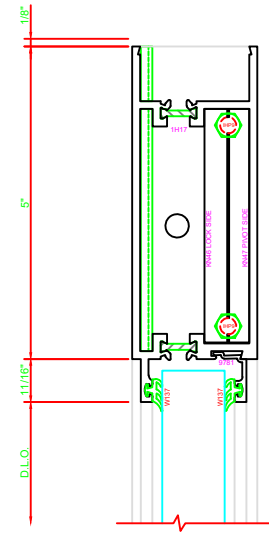

300 STILE
S/A D502 FOR OFFSET PIVOTS

ERASE NOTE
BUTT HINGES CAN NOT BE USED
WITH THERMASTILE DOORS

301 STILE
S/A D502 FOR OFFSET PIVOTS

ERASE NOTE
BUTT HINGES CAN NOT BE USED
WITH THERMASTILE DOORS

100 TOP RAIL
S/A D502

ERASE NOTE
TOP RAIL FOR SURFACE CLOSERS
OR DORMA TYPE C.O.C., NOT LCN
C.O.C.

200 BOTTOM RAIL
S/A D502