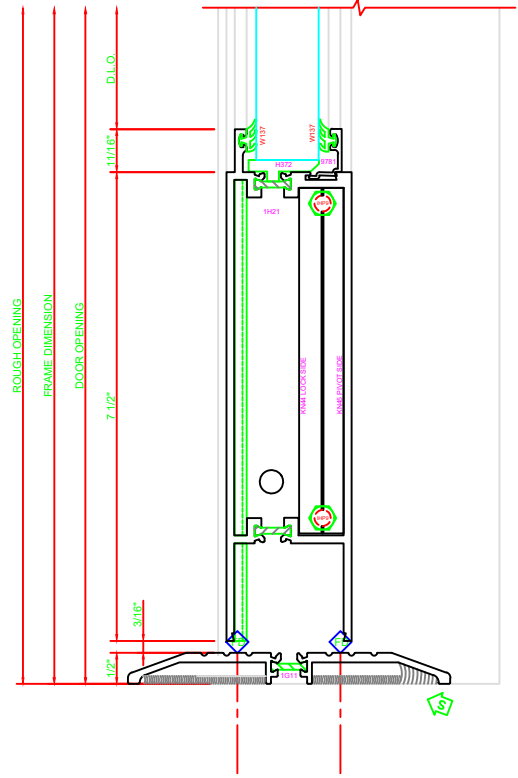

300 STILE
S/A D502 FOR OFFSET PIVOTS

ERASE NOTE
BUTT HINGES CAN NOT BE USED
WITH THERMASTILE DOORS

301 STILE
S/A D502 FOR OFFSET PIVOTS

ERASE NOTE
BUTT HINGES CAN NOT BE USED
WITH THERMASTILE DOORS

100 TOP RAIL
S/A D502

ERASE NOTE
TOP RAIL FOR SURFACE CLOSERS
OR DORMA TYPE C.O.C., NOT LCN
C.O.C.

200 BOTTOM RAIL
S/A D502