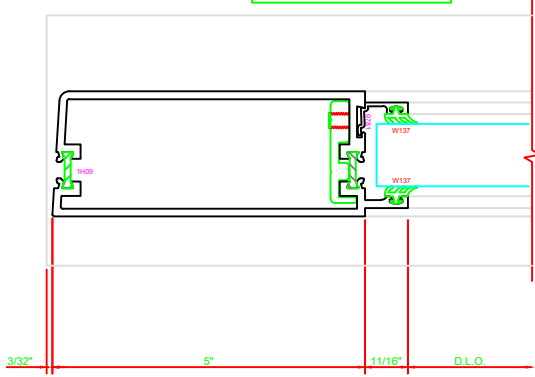

300 STILE
S/A D502 FOR OFFSET PIVOTS

ERASE NOTE
BUTT HINGES CAN NOT BE USED
WITH THERMASTILE DOORS

301 STILE
S/A D502 FOR OFFSET PIVOTS

ERASE NOTE
BUTT HINGES CAN NOT BE USED
WITH THERMASTILE DOORS

100 TOP RAIL
S/A D502

ERASE NOTE
TOP RAIL FOR SURFACE CLOSERS
OR DORMA TYPE C.O.C., NOT LCN
C.O.C.

200 BOTTOM RAIL
S/A D502