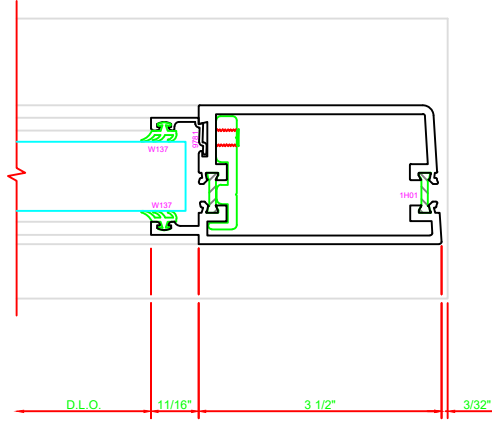

302 STILE
S/A D302 CONTINUOUS HINGE

ERASE NOTE

THIS IS A BUY OUT OR CUSTOMER SUPPLIED HINGE. CHECK PROFILE AND CLEARANCE BEFORE USING THIS DETAIL. CHECK FASTENER LOCATIONS OF HINGE FOR INTERFERENCE AT DOOR OR JAMB.

ERASE NOTE

STILE FOR CUSTOMER SUPPLIED CONTINUOUS HINGE

301 STILE
S/A D302 FOR OFFSET PIVOTS

ERASE NOTE

BUTT HINGES CAN NOT BE USED WITH THERMASTILE DOORS

100 TOP RAIL
S/A D302

ERASE NOTE
TOP RAIL FOR SURFACE CLOSERS, OR DORMA TYPE C.O.C., NOT LCN C.O.C.

200 BOTTOM RAIL
S/A D302