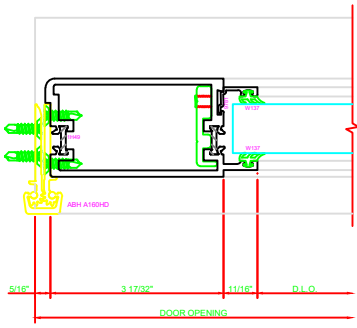

317 STILE
S/A D302 FOR EFCO STANDARD ABH A160HD CONTINUOUS HINGE