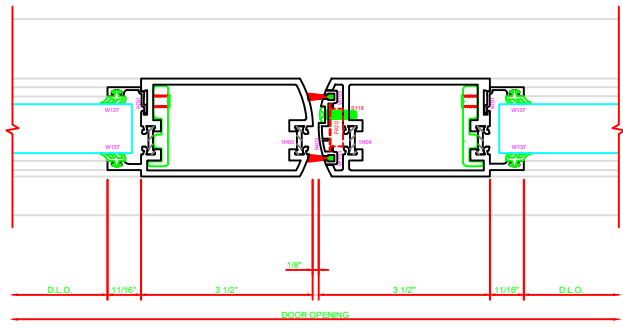

401 MEETING STILES
D302

318 STILE
S/A D302 FOR EFCO STANDARD ABH A160HD CONTINUOUS HINGE