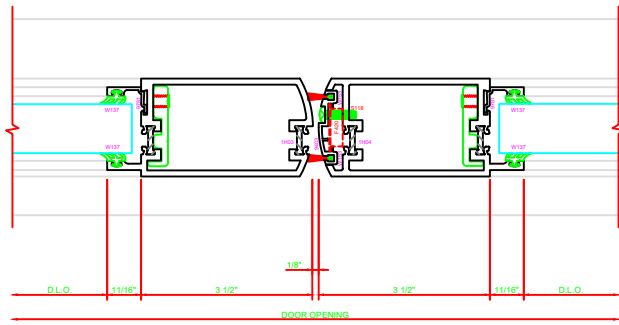

401 MEETING STILES
D302

318 STILE
S/A D302 FOR EFCO STANDARD ABH A160HD CONTINUOUS HINGE