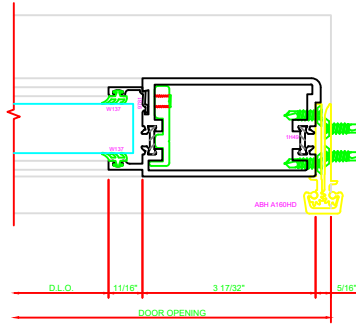

100 TOP RAIL
S/A D302

200 BOTTOM RAIL
S/A D302