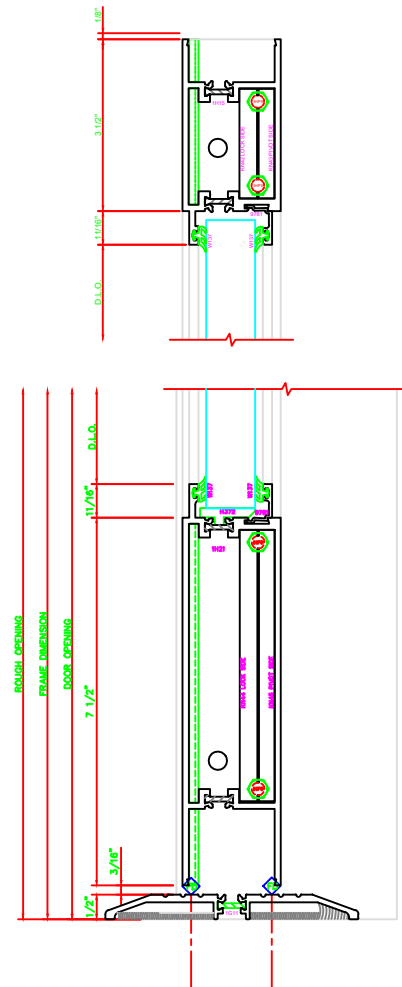

100 TOP RAIL
S/A D302

200 BOTTOM RAIL
S/A D302