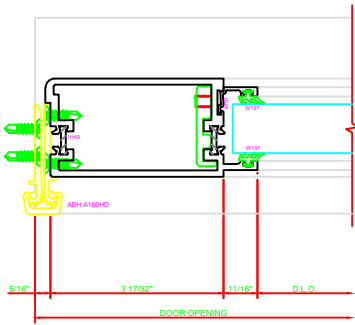

317 STILE
S/A D302 FOR EFCO STANDARD ABH A160HD CONTINUOUS HINGE