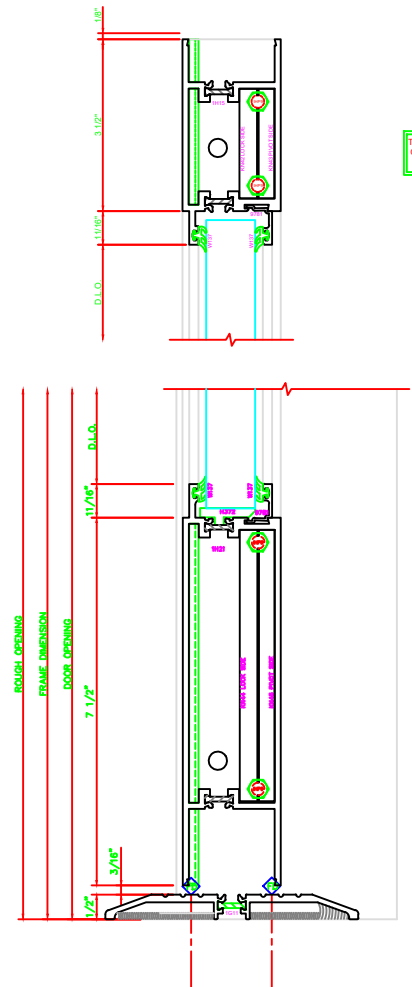

100 TOP RAIL
S/A D302

200 BOTTOM RAIL
S/A D302