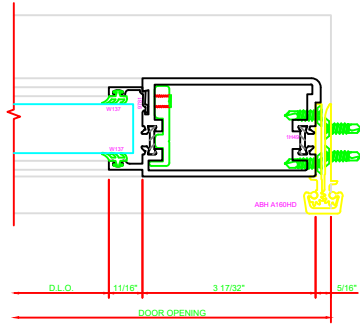

100 TOP RAIL
S/A D302

200 BOTTOM RAIL
S/A D302