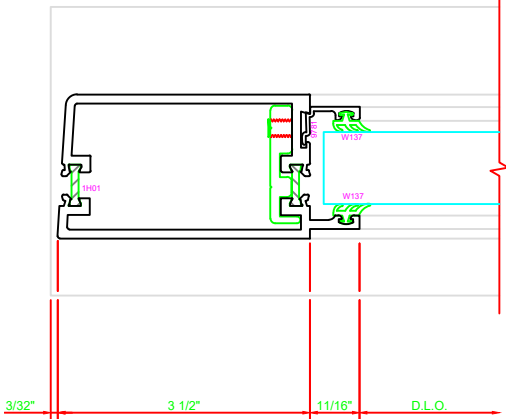

300	STILE
	S/A D302 FOR OFFSET PIVOTS

ERASE NOTE
BUTT HINGES CAN NOT BE USED WITH THERMASTILE DOORS

318	STILE
	S/A D302 FOR EFCO STANDARD ABH A160HD CONTINUOUS HINGE

ERASE NOTE
STANDARD CONTINUOUS HINGE AND STILE

100	TOP RAIL
	S/A D302

ERASE NOTE
TOP RAIL FOR SURFACE CLOSERS OR DORMA TYPE C.O.C., NOT LCN C.O.C.

200	BOTTOM RAIL
	S/A D302