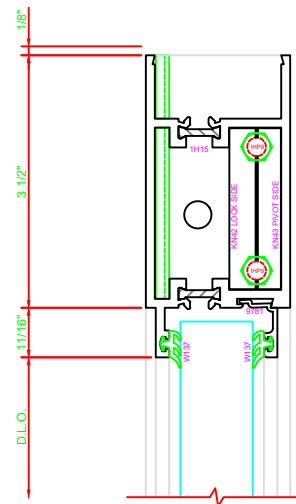

300	STILE
	S/A D302 FOR OFFSET PIVOTS

ERASE NOTE
BUTT HINGES CAN NOT BE USED WITH THERMASTILE DOORS

318	STILE
	S/A D302 FOR EFCO STANDARD ABH A160HD CONTINUOUS HINGE

ERASE NOTE
STANDARD CONTINUOUS HINGE AND STILE

100	TOP RAIL
	S/A D302

ERASE NOTE
TOP RAIL FOR SURFACE CLOSERS OR DORMA TYPE C.O.C., NOT LCN C.O.C.

200	BOTTOM RAIL
	S/A D302