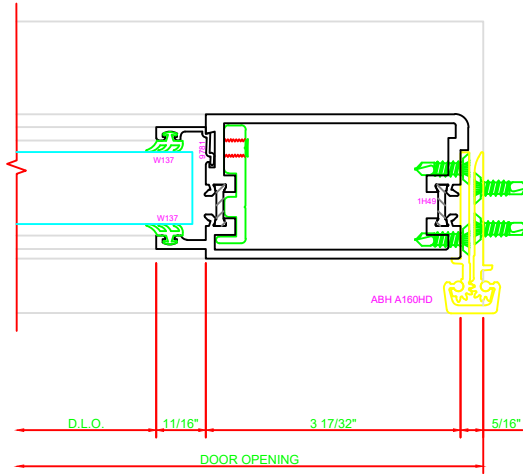

300	STILE
	S/A D302 FOR OFFSET PIVOTS

ERASE NOTE
BUTT HINGES CAN NOT BE USED WITH THERMASTILE DOORS

318	STILE
	S/A D302 FOR EFCO STANDARD ABH A160HD CONTINUOUS HINGE

ERASE NOTE
STANDARD CONTINUOUS HINGE AND STILE

100	TOP RAIL
	S/A D302

ERASE NOTE
TOP RAIL FOR SURFACE CLOSERS OR DORMA TYPE C.O.C., NOT LCN C.O.C.

200	BOTTOM RAIL
	S/A D302