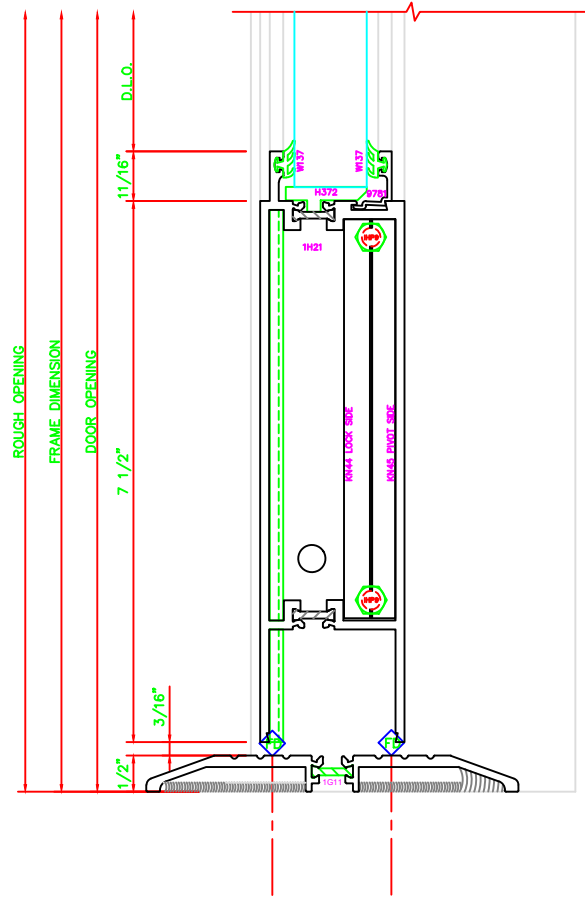

300	STILE
	S/A D302 FOR OFFSET PIVOTS

ERASE NOTE
BUTT HINGES CAN NOT BE USED WITH THERMASTILE DOORS

318	STILE
	S/A D302 FOR EFCO STANDARD ABH A160HD CONTINUOUS HINGE

ERASE NOTE
STANDARD CONTINUOUS HINGE AND STILE

100	TOP RAIL
	S/A D302

ERASE NOTE
TOP RAIL FOR SURFACE CLOSERS OR DORMA TYPE C.O.C., NOT LCN C.O.C.

200	BOTTOM RAIL
	S/A D302