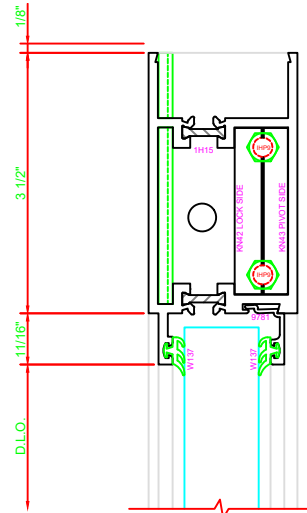

300	STILE
	S/A D302 FOR OFFSET PIVOTS

ERASE NOTE
BUTT HINGES CAN NOT BE USED WITH THERMASTILE DOORS

301	STILE
	S/A D302 FOR OFFSET PIVOTS

ERASE NOTE
BUTT HINGES CAN NOT BE USED WITH THERMASTILE DOORS

100	TOP RAIL
	S/A D302

ERASE NOTE
TOP RAIL FOR SURFACE CLOSERS OR DORMA TYPE C.O.C., NOT LCN C.O.C.

200	BOTTOM RAIL
	S/A D302