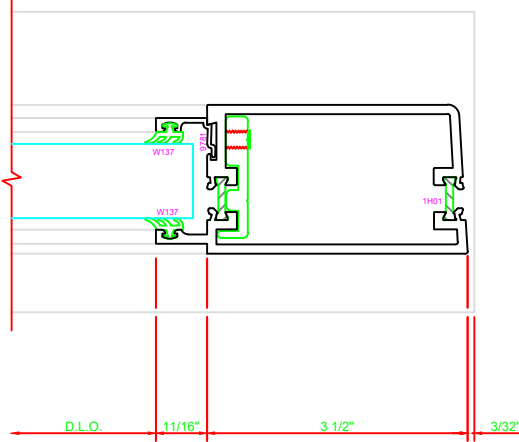

300	STILE
	S/A D302 FOR OFFSET PIVOTS

ERASE NOTE
BUTT HINGES CAN NOT BE USED WITH THERMASTILE DOORS

301	STILE
	S/A D302 FOR OFFSET PIVOTS

ERASE NOTE
BUTT HINGES CAN NOT BE USED WITH THERMASTILE DOORS

100	TOP RAIL
	S/A D302

ERASE NOTE
TOP RAIL FOR SURFACE CLOSERS OR DORMA TYPE C.O.C., NOT LCN C.O.C.

200	BOTTOM RAIL
	S/A D302