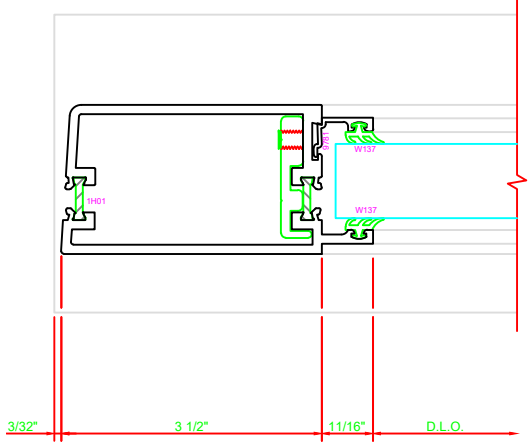

300	STILE
	S/A D302 FOR OFFSET PIVOTS

ERASE NOTE
BUTT HINGES CAN NOT BE USED WITH THERMASTILE DOORS

301	STILE
	S/A D302 FOR OFFSET PIVOTS

ERASE NOTE
BUTT HINGES CAN NOT BE USED WITH THERMASTILE DOORS

100	TOP RAIL
	S/A D302

ERASE NOTE
TOP RAIL FOR SURFACE CLOSERS OR DORMA TYPE C.O.C., NOT LCN C.O.C.

200	BOTTOM RAIL
	S/A D302