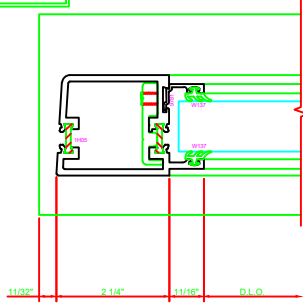

302 STILE
SIA D202 CONTINUOUS HINGE

ERASE NOTE
STILE FOR CUSTOMER SUPPLIED CONTINUOUS HINGE