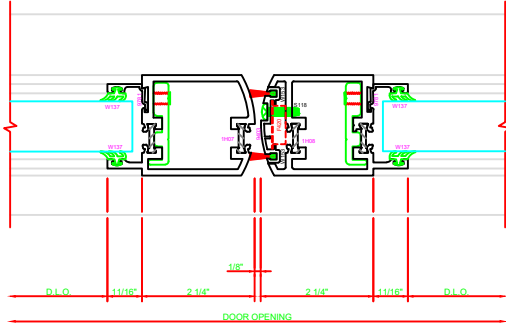

401 MEETING STILES
D202