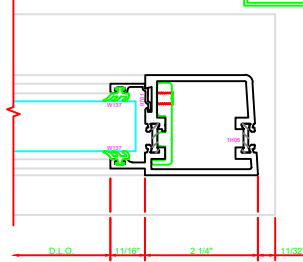

303 STILE
SIA D202 CONTINUOUS HINGE

ERASE NOTE
STILE FOR CUSTOMER SUPPLIED CONTINUOUS HINGE