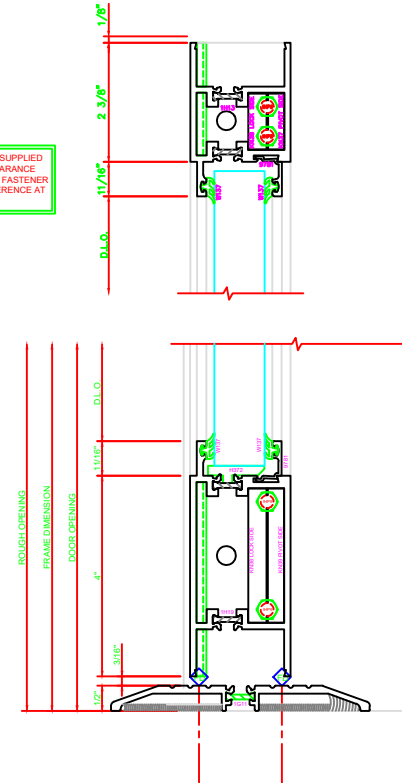

100 TOP RAIL
S/A D202

ERASE NOTE
TOP RAIL FOR SURFACE CLOSERS, OR DORMA TYPE C.O.C., NOT LCN C.O.C.

200 BOTTOM RAIL
SIA D202