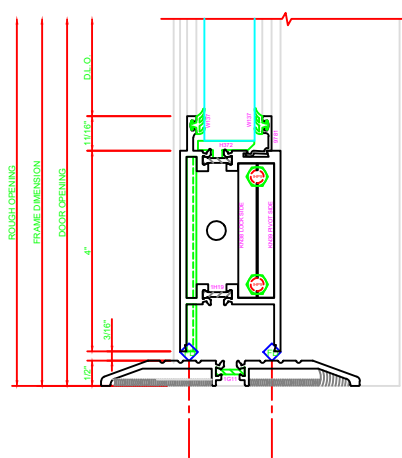

200 BOTTOM RAIL
S/A D202