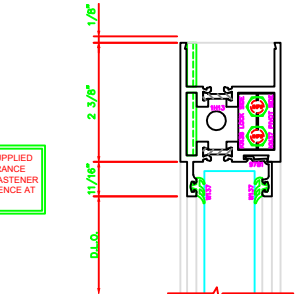

303 STILE
S/A D202 CONTINUOUS HINGE

ERASE NOTE
STILE FOR CUSTOMER SUPPLIED CONTINUOUS HINGE

100 TOP RAIL
S/A D202