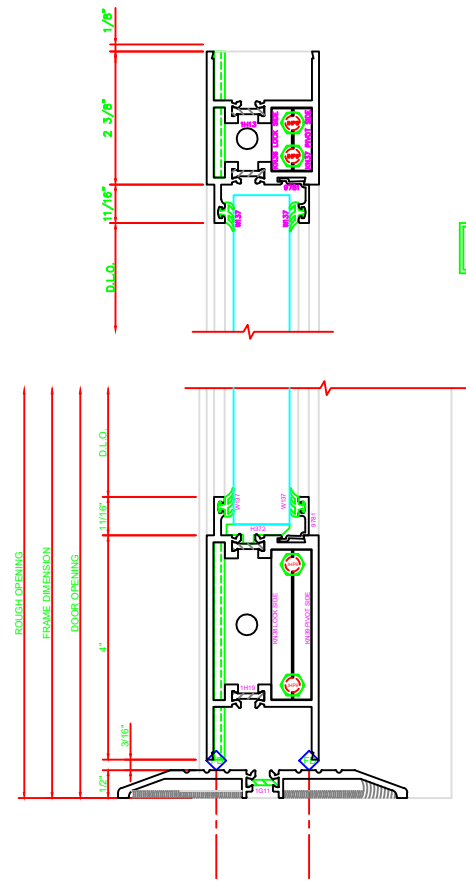

316	STILE
	S/A D202 FOR EFCO STANDARD ABH A160HD CONTINUOUS HINGE

ERASE NOTE  
STANDARD CONTINUOUS HINGE AND STILE

401	MEETING STILES
	D202

317	STILE
	S/A D202 FOR EFCO STANDARD ABH A160HD CONTINUOUS HINGE

ERASE NOTE  
STANDARD CONTINUOUS HINGE AND STILE

100	TOP RAIL
	S/A D202

ERASE NOTE  
TOP RAIL FOR SURFACE CLOSERS, OR DORMA TYPE C.O.C., NOT LCN C.O.C.

200	BOTTOM RAIL
	S/A D202