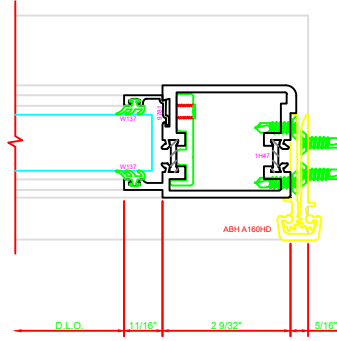

316	STILE
	S/A D202 FOR EFCO STANDARD ABH A160HD CONTINUOUS HINGE

ERASE NOTE  
STANDARD CONTINUOUS HINGE AND STILE

401	MEETING STILES
	D202

317	STILE
	S/A D202 FOR EFCO STANDARD ABH A160HD CONTINUOUS HINGE

ERASE NOTE  
STANDARD CONTINUOUS HINGE AND STILE

100	TOP RAIL
	S/A D202

ERASE NOTE  
TOP RAIL FOR SURFACE CLOSERS, OR DORMA TYPE C.O.C., NOT LCN C.O.C.

200	BOTTOM RAIL
	S/A D202