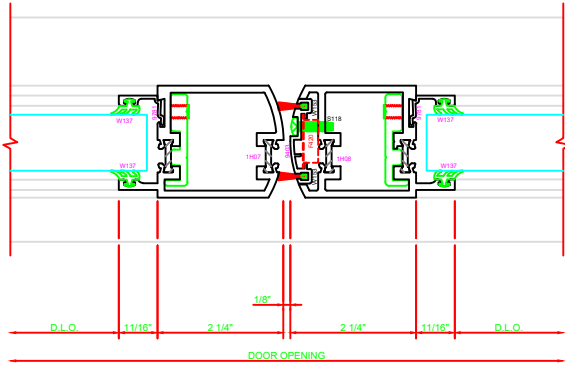

316	STILE
	S/A D202 FOR EFCO STANDARD ABH A160HD CONTINUOUS HINGE

ERASE NOTE  
STANDARD CONTINUOUS HINGE AND STILE

401	MEETING STILES
	D202

317	STILE
	S/A D202 FOR EFCO STANDARD ABH A160HD CONTINUOUS HINGE

ERASE NOTE  
STANDARD CONTINUOUS HINGE AND STILE

100	TOP RAIL
	S/A D202

ERASE NOTE  
TOP RAIL FOR SURFACE CLOSERS, OR DORMA TYPE C.O.C., NOT LCN C.O.C.

200	BOTTOM RAIL
	S/A D202