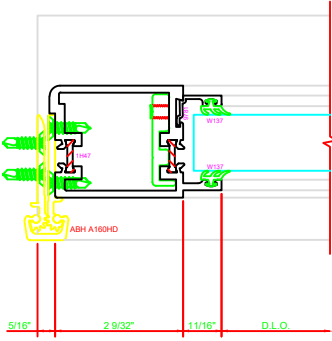

316	STILE
	S/A D202 FOR EFCO STANDARD ABH A160HD CONTINUOUS HINGE

ERASE NOTE  
STANDARD CONTINUOUS HINGE AND STILE

401	MEETING STILES
	D202

317	STILE
	S/A D202 FOR EFCO STANDARD ABH A160HD CONTINUOUS HINGE

ERASE NOTE  
STANDARD CONTINUOUS HINGE AND STILE

100	TOP RAIL
	S/A D202

ERASE NOTE  
TOP RAIL FOR SURFACE CLOSERS, OR DORMA TYPE C.O.C., NOT LCN C.O.C.

200	BOTTOM RAIL
	S/A D202