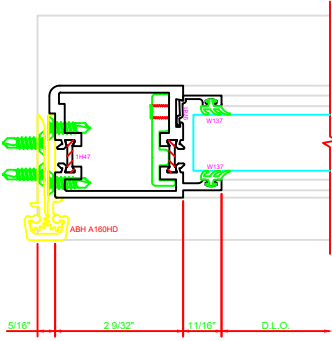

316	STILE
	S/A D202 FOR EFCO STANDARD ABH A160HD CONTINUOUS HINGE

ERASE NOTE  
STANDARD CONTINUOUS HINGE AND STILE

401	MEETING STILES
	D202

317	STILE
	S/A D202 FOR EFCO STANDARD ABH A160HD CONTINUOUS HINGE

ERASE NOTE  
STANDARD CONTINUOUS HINGE AND STILE