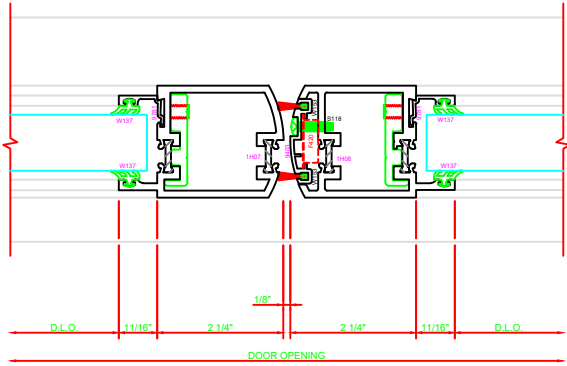

316	STILE
	S/A D202 FOR EFCO STANDARD ABH A160HD CONTINUOUS HINGE

ERASE NOTE  
STANDARD CONTINUOUS HINGE AND STILE

401	MEETING STILES
	D202

317	STILE
	S/A D202 FOR EFCO STANDARD ABH A160HD CONTINUOUS HINGE