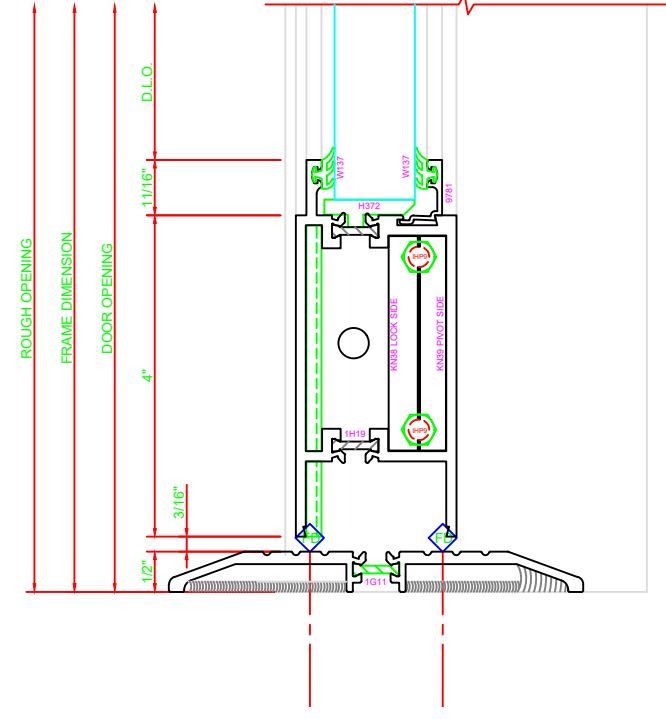

316	STILE
	S/A D202 FOR EFCO STANDARD ABH A160HD CONTINUOUS HINGE

ERASE NOTE  
STANDARD CONTINUOUS HINGE AND STILE

301	STILE
	S/A D202 FOR OFFSET PIVOTS

ERASE NOTE  
BUTT HINGES CAN NOT BE USED WITH THERMASTILE DOORS

100	TOP RAIL
	S/A D202

ERASE NOTE  
TOP RAIL FOR SURFACE CLOSERS, OR DORMA TYPE C.O.C., NOT LCN C.O.C.

200	BOTTOM RAIL
	S/A D202