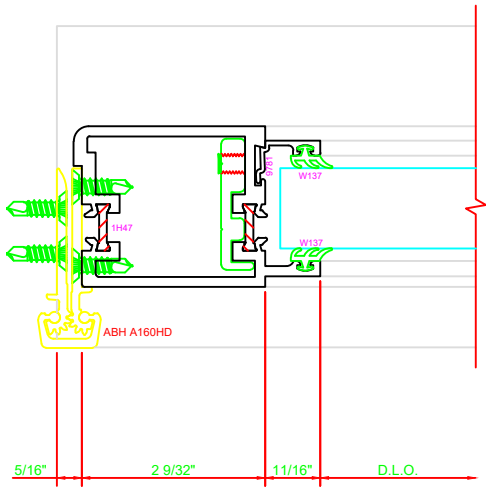

316	STILE
	S/A D202 FOR EFCO STANDARD ABH A160HD CONTINUOUS HINGE

ERASE NOTE  
STANDARD CONTINUOUS HINGE AND STILE

301	STILE
	S/A D202 FOR OFFSET PIVOTS

ERASE NOTE  
BUTT HINGES CAN NOT BE USED WITH THERMASTILE DOORS

100	TOP RAIL
	S/A D202

ERASE NOTE  
TOP RAIL FOR SURFACE CLOSERS, OR DORMA TYPE C.O.C., NOT LCN C.O.C.

200	BOTTOM RAIL
	S/A D202