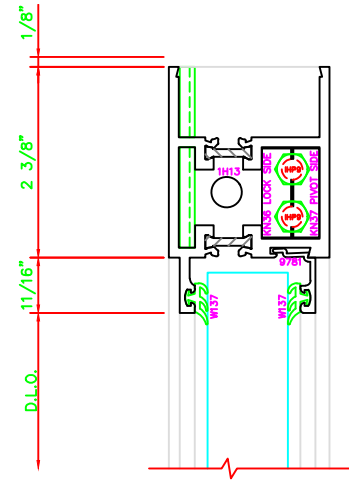

316	STILE
	S/A D202 FOR EFCO STANDARD ABH A160HD CONTINUOUS HINGE

ERASE NOTE  
STANDARD CONTINUOUS HINGE AND STILE

301	STILE
	S/A D202 FOR OFFSET PIVOTS

ERASE NOTE  
BUTT HINGES CAN NOT BE USED WITH THERMASTILE DOORS

100	TOP RAIL
	S/A D202

ERASE NOTE  
TOP RAIL FOR SURFACE CLOSERS, OR DORMA TYPE C.O.C., NOT LCN C.O.C.

200	BOTTOM RAIL
	S/A D202