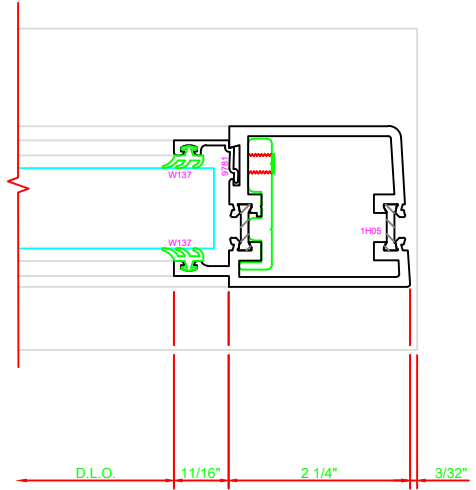

316	STILE
	S/A D202 FOR EFCO STANDARD ABH A160HD CONTINUOUS HINGE

ERASE NOTE  
STANDARD CONTINUOUS HINGE AND STILE

301	STILE
	S/A D202 FOR OFFSET PIVOTS

ERASE NOTE  
BUTT HINGES CAN NOT BE USED WITH THERMASTILE DOORS

100	TOP RAIL
	S/A D202

ERASE NOTE  
TOP RAIL FOR SURFACE CLOSERS, OR DORMA TYPE C.O.C., NOT LCN C.O.C.

200	BOTTOM RAIL
	S/A D202