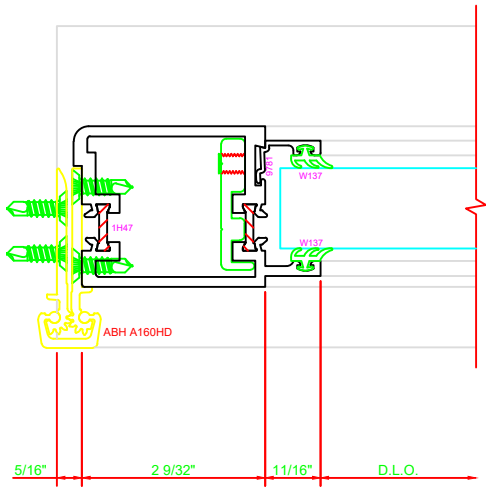

316	STILE
	S/A D202 FOR EFCO STANDARD ABH A160HD CONTINUOUS HINGE

ERASE NOTE
STANDARD CONTINUOUS HINGE AND STILE

301	STILE
	S/A D202 FOR OFFSET PIVOTS

ERASE NOTE
BUTT HINGES CAN NOT BE USED WITH THERMASTILE DOORS

100	TOP RAIL
	S/A D202

ERASE NOTE
TOP RAIL FOR SURFACE CLOSERS, OR DORMA TYPE C.O.C., NOT LCN C.O.C.

200	BOTTOM RAIL
	S/A D202