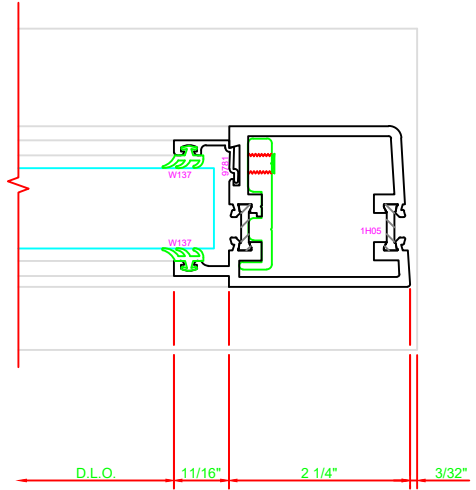

316	STILE
	S/A D202 FOR EFCO STANDARD ABH A160HD CONTINUOUS HINGE

ERASE NOTE
STANDARD CONTINUOUS HINGE AND STILE

301	STILE
	S/A D202 FOR OFFSET PIVOTS

ERASE NOTE
BUTT HINGES CAN NOT BE USED WITH THERMASTILE DOORS

100	TOP RAIL
	S/A D202

ERASE NOTE
TOP RAIL FOR SURFACE CLOSERS, OR DORMA TYPE C.O.C., NOT LCN C.O.C.

200	BOTTOM RAIL
	S/A D202