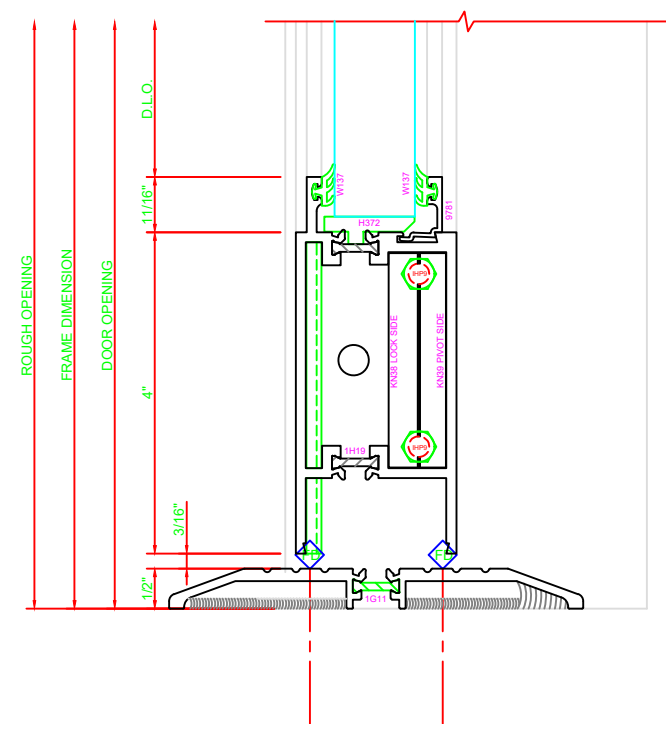

316	STILE
	S/A D202 FOR EFCO STANDARD ABH A160HD CONTINUOUS HINGE

ERASE NOTE
STANDARD CONTINUOUS HINGE AND STILE

301	STILE
	S/A D202 FOR OFFSET PIVOTS

ERASE NOTE
BUTT HINGES CAN NOT BE USED WITH THERMASTILE DOORS

100	TOP RAIL
	S/A D202

ERASE NOTE
TOP RAIL FOR SURFACE CLOSERS, OR DORMA TYPE C.O.C., NOT LCN C.O.C.

200	BOTTOM RAIL
	S/A D202