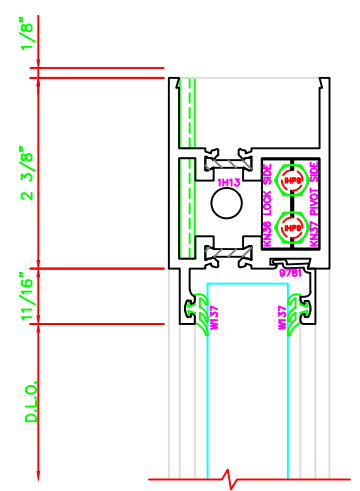

316	STILE
	S/A D202 FOR EFCO STANDARD ABH A160HD CONTINUOUS HINGE

ERASE NOTE
STANDARD CONTINUOUS HINGE AND STILE

301	STILE
	S/A D202 FOR OFFSET PIVOTS

ERASE NOTE
BUTT HINGES CAN NOT BE USED WITH THERMASTILE DOORS

100	TOP RAIL
	S/A D202

ERASE NOTE
TOP RAIL FOR SURFACE CLOSERS, OR DORMA TYPE C.O.C., NOT LCN C.O.C.

200	BOTTOM RAIL
	S/A D202