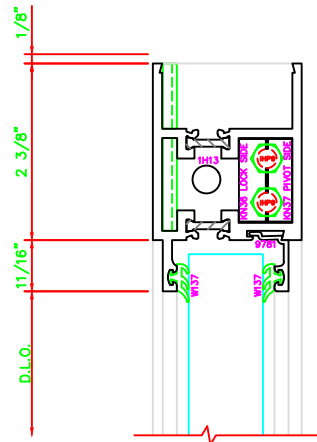

300	STILE
	S/A D202 FOR OFFSET PIVOTS

317	STILE
	S/A D202 FOR EFCO STANDARD ABH A160HD CONTINUOUS HINGE

ERASE NOTE
BUTT HINGES CAN NOT BE USED WITH THERMASTILE DOORS

ERASE NOTE
STANDARD CONTINUOUS HINGE AND STILE

100	TOP RAIL
	S/A D202

ERASE NOTE
TOP RAIL FOR SURFACE CLOSERS, OR DORMA TYPE C.O.C., NOT LCN C.O.C.

200	BOTTOM RAIL
	S/A D202