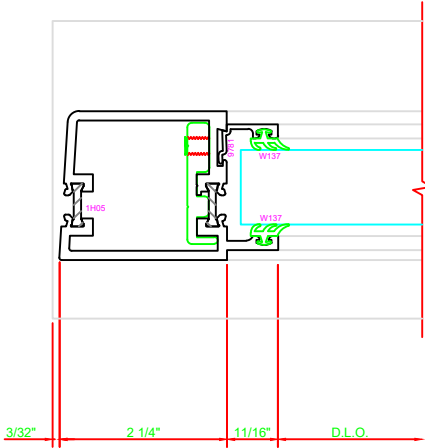

300	STILE
	S/A D202 FOR OFFSET PIVOTS

317	STILE
	S/A D202 FOR EFCO STANDARD ABH A160HD CONTINUOUS HINGE

ERASE NOTE
BUTT HINGES CAN NOT BE USED WITH THERMASTILE DOORS

ERASE NOTE
STANDARD CONTINUOUS HINGE AND STILE

100	TOP RAIL
	S/A D202

ERASE NOTE
TOP RAIL FOR SURFACE CLOSERS, OR DORMA TYPE C.O.C., NOT LCN C.O.C.

200	BOTTOM RAIL
	S/A D202