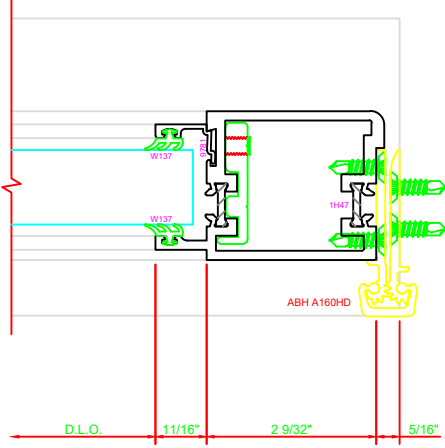

300	STILE
	S/A D202 FOR OFFSET PIVOTS

317	STILE
	S/A D202 FOR EFCO STANDARD ABH A160HD CONTINUOUS HINGE

ERASE NOTE
BUTT HINGES CAN NOT BE USED WITH THERMASTILE DOORS

ERASE NOTE
STANDARD CONTINUOUS HINGE AND STILE

100	TOP RAIL
	S/A D202

ERASE NOTE
TOP RAIL FOR SURFACE CLOSERS, OR DORMA TYPE C.O.C., NOT LCN C.O.C.

200	BOTTOM RAIL
	S/A D202