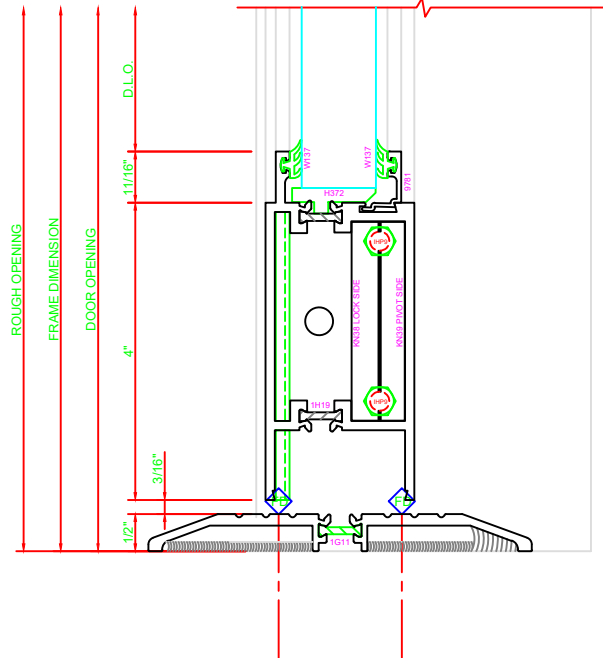

300	STILE
	S/A D202 FOR OFFSET PIVOTS

317	STILE
	S/A D202 FOR EFCO STANDARD ABH A160HD CONTINUOUS HINGE

ERASE NOTE
BUTT HINGES CAN NOT BE USED WITH THERMASTILE DOORS

ERASE NOTE
STANDARD CONTINUOUS HINGE AND STILE

100	TOP RAIL
	S/A D202

ERASE NOTE
TOP RAIL FOR SURFACE CLOSERS, OR DORMA TYPE C.O.C., NOT LCN C.O.C.

200	BOTTOM RAIL
	S/A D202