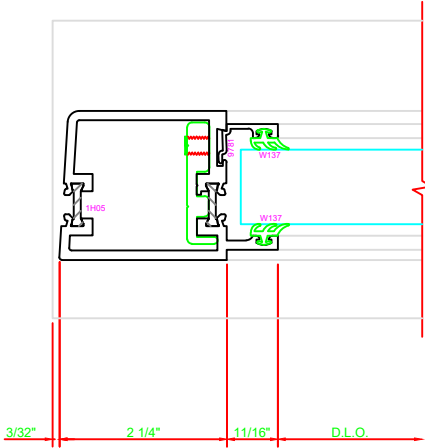

300	STILE
	S/A D202 FOR OFFSET PIVOTS

317	STILE
	S/A D202 FOR EFCO STANDARD ABH A160HD CONTINUOUS HINGE

ERASE NOTE
BUTT HINGES CAN NOT BE USED WITH THERMASTILE DOORS

ERASE NOTE
STANDARD CONTINUOUS HINGE AND STILE

100	TOP RAIL
	S/A D202

ERASE NOTE
TOP RAIL FOR SURFACE CLOSERS, OR DORMA TYPE C.O.C., NOT LCN C.O.C.

200	BOTTOM RAIL
	S/A D202