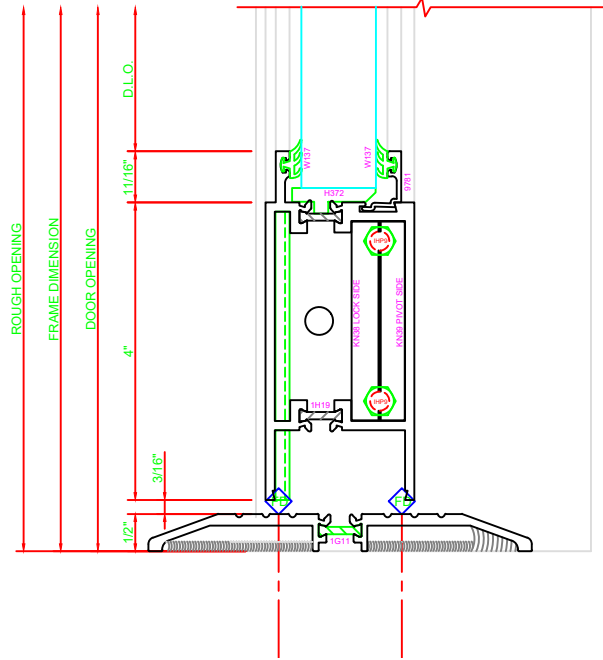

300	STILE
	S/A D202 FOR OFFSET PIVOTS

317	STILE
	S/A D202 FOR EFCO STANDARD ABH A160HD CONTINUOUS HINGE

ERASE NOTE
BUTT HINGES CAN NOT BE USED WITH THERMASTILE DOORS

ERASE NOTE
STANDARD CONTINUOUS HINGE AND STILE

100	TOP RAIL
	S/A D202

ERASE NOTE
TOP RAIL FOR SURFACE CLOSERS, OR DORMA TYPE C.O.C., NOT LCN C.O.C.

200	BOTTOM RAIL
	S/A D202