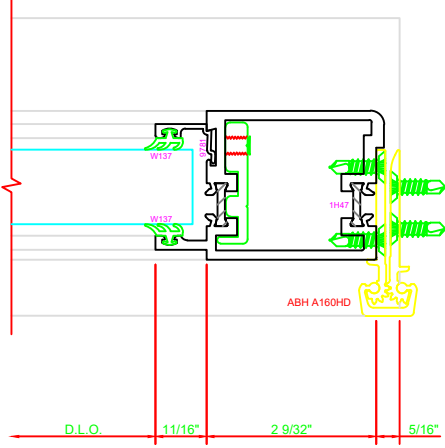

300	STILE
	S/A D202 FOR OFFSET PIVOTS

317	STILE
	S/A D202 FOR EFCO STANDARD ABH A160HD CONTINUOUS HINGE

ERASE NOTE
BUTT HINGES CAN NOT BE USED WITH THERMASTILE DOORS

ERASE NOTE
STANDARD CONTINUOUS HINGE AND STILE

100	TOP RAIL
	S/A D202

ERASE NOTE
TOP RAIL FOR SURFACE CLOSERS, OR DORMA TYPE C.O.C., NOT LCN C.O.C.

200	BOTTOM RAIL
	S/A D202