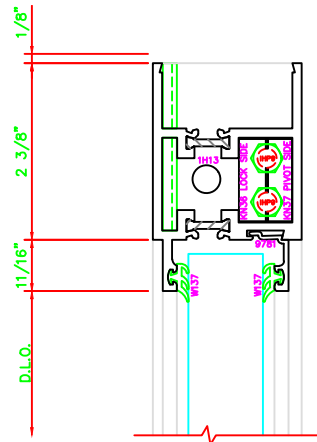

300	STILE
	S/A D202 FOR OFFSET PIVOTS

317	STILE
	S/A D202 FOR EFCO STANDARD ABH A160HD CONTINUOUS HINGE

ERASE NOTE
BUTT HINGES CAN NOT BE USED WITH THERMASTILE DOORS

ERASE NOTE
STANDARD CONTINUOUS HINGE AND STILE

100	TOP RAIL
	S/A D202

ERASE NOTE
TOP RAIL FOR SURFACE CLOSERS, OR DORMA TYPE C.O.C., NOT LCN C.O.C.

200	BOTTOM RAIL
	S/A D202