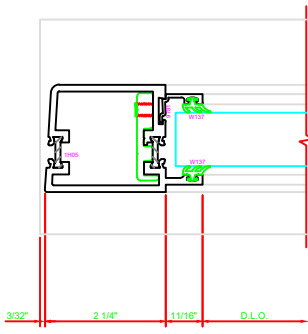

**300 STILE**  
S/A D202 FOR OFFSET PIVOTS

**401 MEETING STILES**  
D202

**301 STILE**  
S/A D202 FOR OFFSET PIVOTS

ERASE NOTE  
BUTT HINGES CAN NOT BE USED  
WITH THERMASTILE DOORS

ERASE NOTE  
BUTT HINGES CAN NOT BE USED  
WITH THERMASTILE DOORS

**100 TOP RAIL**  
S/A D202

ERASE NOTE  
TOP RAIL FOR SURFACE  
CLOSERS, OR DORMA TYPE  
C.O.C., NOT LCN C.O.C.

**200 BOTTOM RAIL**  
S/A D202