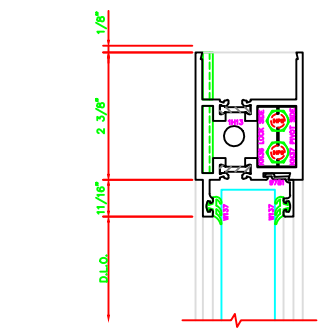

**300 STILE**  
S/A D202 FOR OFFSET PIVOTS

**401 MEETING STILES**  
D202

**301 STILE**  
S/A D202 FOR OFFSET PIVOTS

ERASE NOTE  
BUTT HINGES CAN NOT BE USED  
WITH THERMASTILE DOORS

ERASE NOTE  
BUTT HINGES CAN NOT BE USED  
WITH THERMASTILE DOORS

**100 TOP RAIL**  
S/A D202

ERASE NOTE  
TOP RAIL FOR SURFACE  
CLOSERS, OR DORMA TYPE  
C.O.C., NOT LCN C.O.C.

**200 BOTTOM RAIL**  
S/A D202