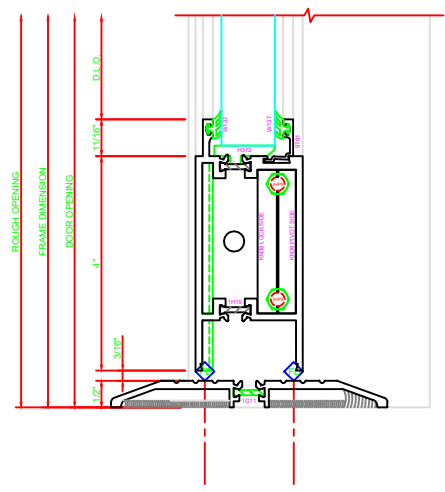

**300 STILE**  
S/A D202 FOR OFFSET PIVOTS

**401 MEETING STILES**  
D202

**301 STILE**  
S/A D202 FOR OFFSET PIVOTS

ERASE NOTE  
BUTT HINGES CAN NOT BE USED  
WITH THERMASTILE DOORS

ERASE NOTE  
BUTT HINGES CAN NOT BE USED  
WITH THERMASTILE DOORS

**100 TOP RAIL**  
S/A D202

ERASE NOTE  
TOP RAIL FOR SURFACE  
CLOSERS, OR DORMA TYPE  
C.O.C., NOT LCN C.O.C.

**200 BOTTOM RAIL**  
S/A D202