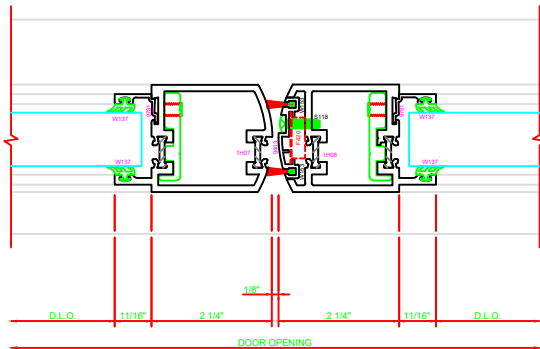

**300 STILE**  
S/A D202 FOR OFFSET PIVOTS

**401 MEETING STILES**  
D202

**301 STILE**  
S/A D202 FOR OFFSET PIVOTS

ERASE NOTE  
BUTT HINGES CAN NOT BE USED  
WITH THERMASTILE DOORS

ERASE NOTE  
BUTT HINGES CAN NOT BE USED  
WITH THERMASTILE DOORS

**100 TOP RAIL**  
S/A D202

ERASE NOTE  
TOP RAIL FOR SURFACE  
CLOSERS, OR DORMA TYPE  
C.O.C., NOT LCN C.O.C.

**200 BOTTOM RAIL**  
S/A D202