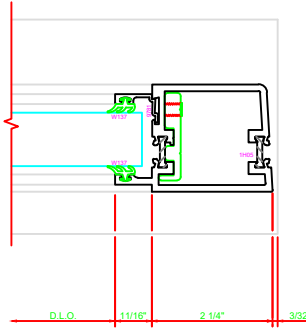

**300 STILE**  
S/A D202 FOR OFFSET PIVOTS

**401 MEETING STILES**  
D202

**301 STILE**  
S/A D202 FOR OFFSET PIVOTS

ERASE NOTE  
BUTT HINGES CAN NOT BE USED  
WITH THERMASTILE DOORS

ERASE NOTE  
BUTT HINGES CAN NOT BE USED  
WITH THERMASTILE DOORS

**100 TOP RAIL**  
S/A D202

ERASE NOTE  
TOP RAIL FOR SURFACE  
CLOSERS, OR DORMA TYPE  
C.O.C., NOT LCN C.O.C.

**200 BOTTOM RAIL**  
S/A D202