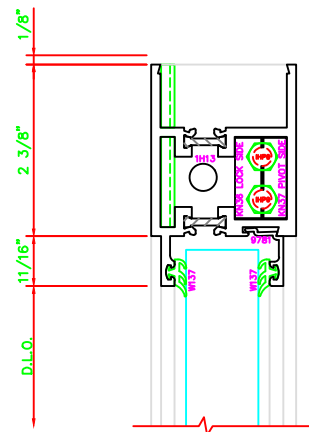

300	STILE
	S/A D202 FOR OFFSET PIVOTS

ERASE NOTE

BUTT HINGES CAN NOT BE USED WITH THERMASTILE DOORS

301	STILE
	S/A D202 FOR OFFSET PIVOTS

ERASE NOTE

BUTT HINGES CAN NOT BE USED WITH THERMASTILE DOORS

100	TOP RAIL
	S/A D202

ERASE NOTE

TOP RAIL FOR SURFACE CLOSERS, OR DORMA TYPE C.O.C., NOT LCN C.O.C.

200	BOTTOM RAIL
	S/A D202