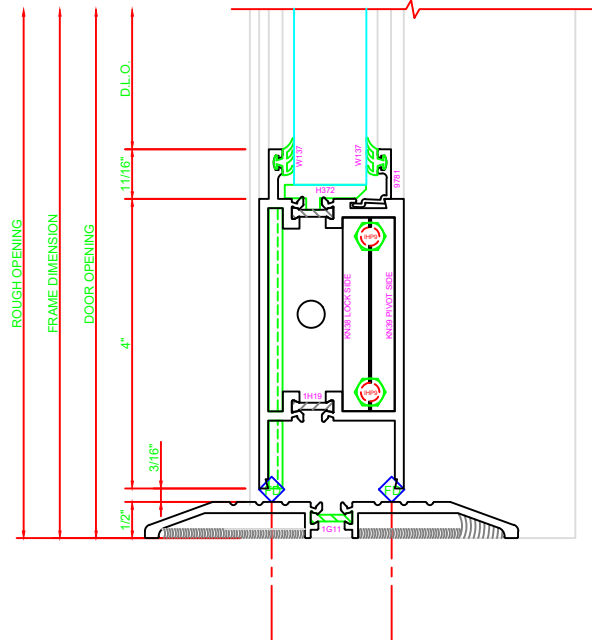

300	STILE
	S/A D202 FOR OFFSET PIVOTS

ERASE NOTE

BUTT HINGES CAN NOT BE USED WITH THERMASTILE DOORS

301	STILE
	S/A D202 FOR OFFSET PIVOTS

ERASE NOTE

BUTT HINGES CAN NOT BE USED WITH THERMASTILE DOORS

100	TOP RAIL
	S/A D202

ERASE NOTE

TOP RAIL FOR SURFACE CLOSERS, OR DORMA TYPE C.O.C., NOT LCN C.O.C.

200	BOTTOM RAIL
	S/A D202