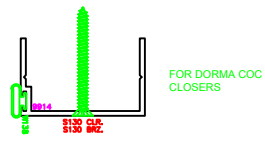

804 HEADER
5500XT 8"

805 HORZ.
5500XT 8"

ERASE NOTE
SIDE LIGHT HEAD ADJACENT
TO SINGLE DOOR

ERECTOR NOTE:
APPLY CONTINUOUS BEAD
OF SEALANT AROUND SHEAR
BLOCK BEFORE SETTING
MULLION IN PLACE.

806 JAMB
5500XT 8"

ERECTOR NOTE:
APPLY CONTINUOUS BEAD
OF SEALANT AROUND SHEAR
BLOCK BEFORE SETTING
MULLION IN PLACE.

807 JAMB
5500XT 8"