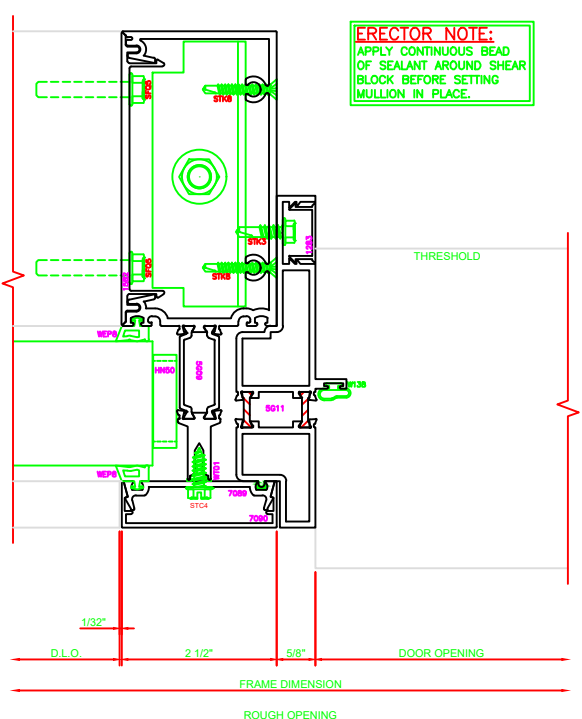

804 HEADER
5500XT 8"

805 HORZ.
5500XT 8"

ERASE NOTE
SIDE LIGHT HEAD ADJACENT
TO SINGLE DOOR

ERECTOR NOTE:
APPLY CONTINUOUS BEAD
OF SEALANT AROUND SHEAR
BLOCK BEFORE SETTING
MULLION IN PLACE.

806 JAMB
5500XT 8"

ERECTOR NOTE:
APPLY CONTINUOUS BEAD
OF SEALANT AROUND SHEAR
BLOCK BEFORE SETTING
MULLION IN PLACE.

807 JAMB
5500XT 8"