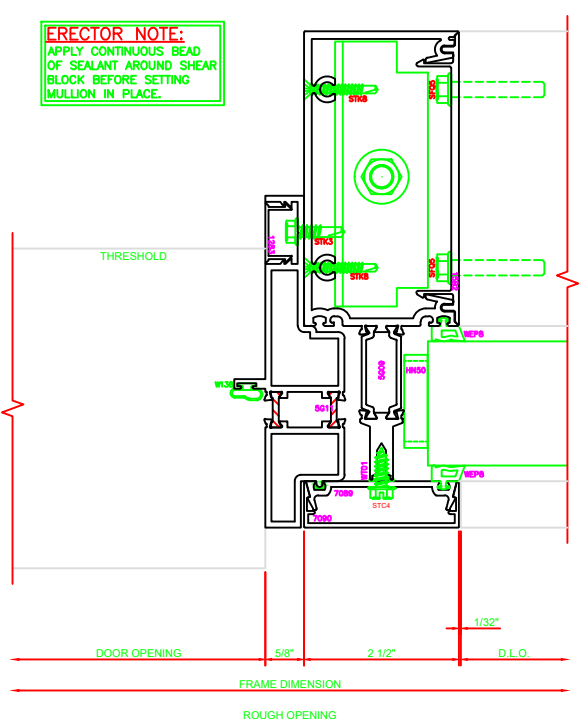

804 HEADER
5500XT 8"

805 HORZ.
5500XT 8"

ERASE NOTE
SIDE LIGHT HEAD ADJACENT
TO SINGLE DOOR

ERECTOR NOTE:
APPLY CONTINUOUS BEAD
OF SEALANT AROUND SHEAR
BLOCK BEFORE SETTING
MULLION IN PLACE.

806 JAMB
5500XT 8"

ERECTOR NOTE:
APPLY CONTINUOUS BEAD
OF SEALANT AROUND SHEAR
BLOCK BEFORE SETTING
MULLION IN PLACE.

807 JAMB
5500XT 8"