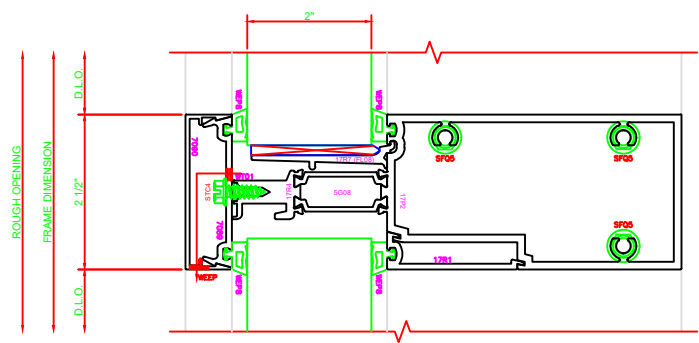

804 HEADER
5500XT 8"

805 HORZ.
5500XT 8"

ERASE NOTE
SIDE LIGHT HEAD ADJACENT
TO SINGLE DOOR

ERECTOR NOTE:
APPLY CONTINUOUS BEAD
OF SEALANT AROUND SHEAR
BLOCK BEFORE SETTING
MULLION IN PLACE.

806 JAMB
5500XT 8"

ERECTOR NOTE:
APPLY CONTINUOUS BEAD
OF SEALANT AROUND SHEAR
BLOCK BEFORE SETTING
MULLION IN PLACE.

807 JAMB
5500XT 8"