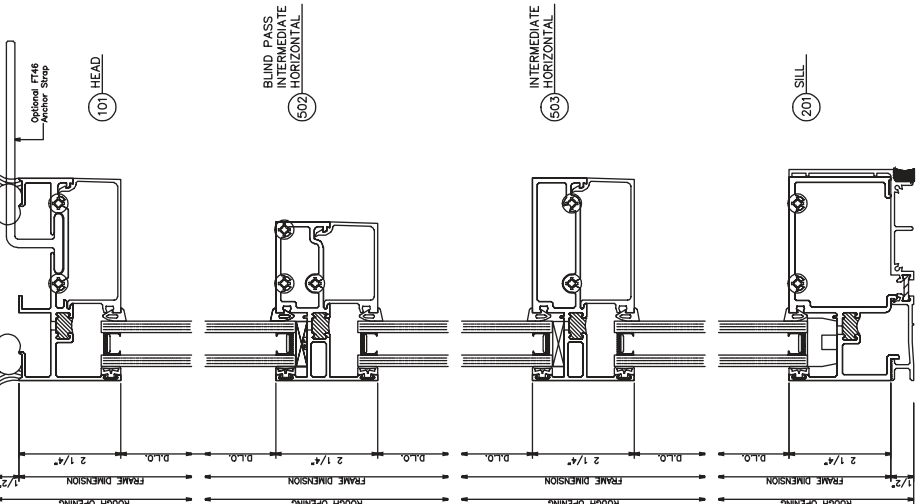

**945 Outside Glazed**

**945 Inside Glazed**

# 945 Door Frame with Transom