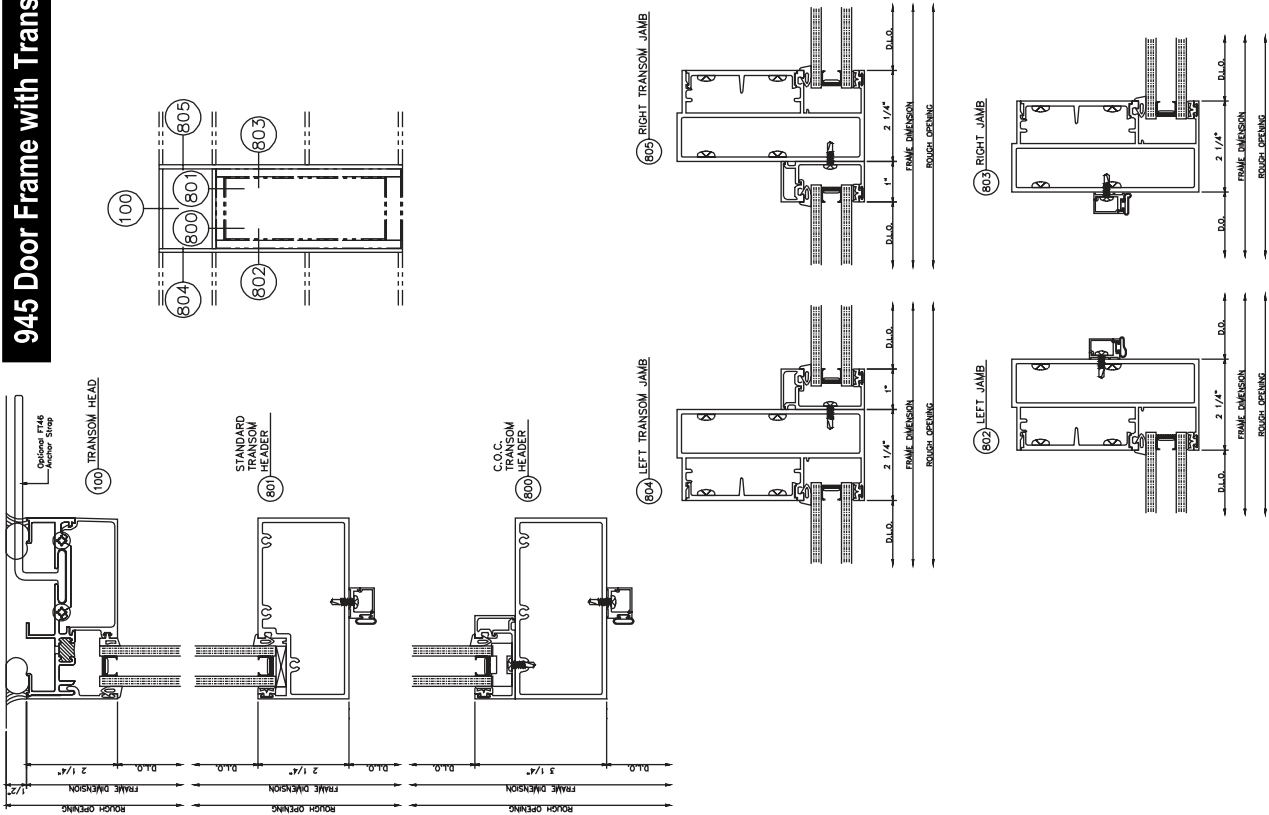

# 945 Door Frame with Transom