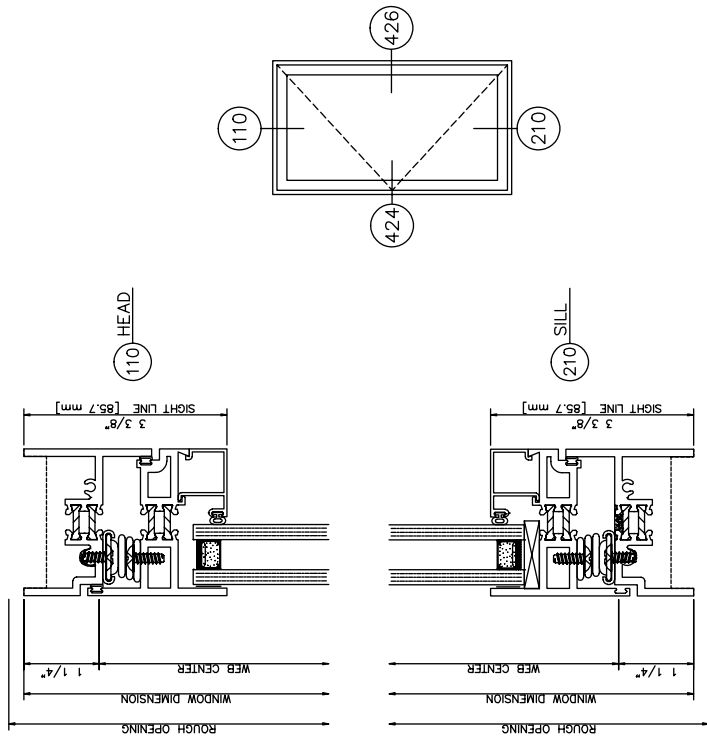

550-I Inside Glazed

Caseament In • Left Swing • Butt Hinge • Cam Locks

550-I Inside Glazed

Caseament In • Left Swing • 4 Bar Arms • Cam Locks

550-I Inside Glazed

Casement Out • Left Swing • 4 Bar Arms • Cam Locks

550-I Inside Glazed

Casement Out • Left Swing • Butt Hinge • Lift Locks • Pulls