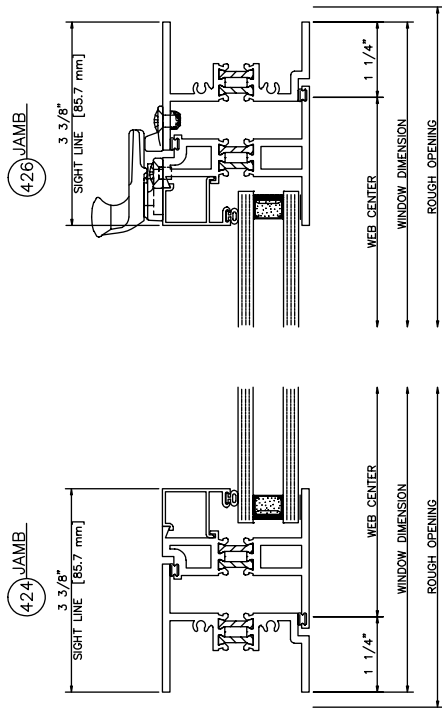

550-I Inside Glazed

Caseament In • Left Swing • Butt Hinge • Cam Locks

550-I Inside Glazed

Caseament In • Left Swing • 4 Bar Arms • Cam Locks

550-I Inside Glazed

Casement Out • Left Swing • 4 Bar Arms • Cam Locks

550-I Inside Glazed

Casement Out • Left Swing • Butt Hinge • Lift Locks • Pulls