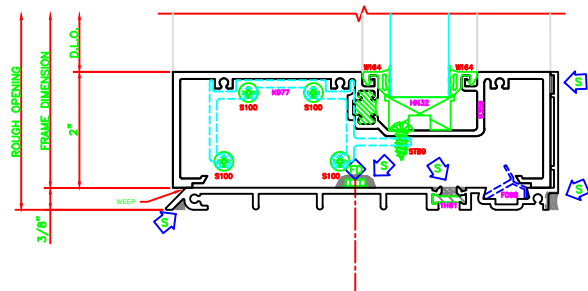

406	I.G. JAMB
406	6 1/2" SHEARBLOCK

603	I.G. VERT.
406	6 1/2" SHEARBLOCK

407	I.G. JAMB
406	6 1/2" SHEARBLOCK

103	I.G. HEAD
406	6 1/2" SHEARBLOCK

503	I.G. HORZ
406	6 1/2" SHEARBLOCK

203	I.G. SILL
406	6 1/2" SHEARBLOCK