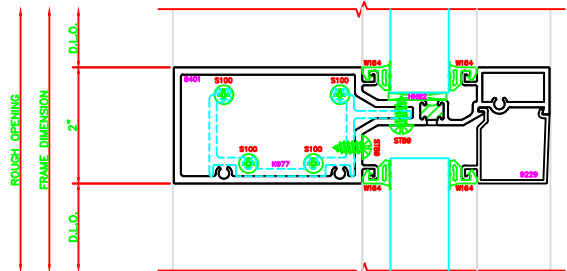

406	I.G. JAMB
406	6 1/2" SHEARBLOCK

603	I.G. VERT.
406	6 1/2" SHEARBLOCK

407	I.G. JAMB
406	6 1/2" SHEARBLOCK

103	I.G. HEAD
406	6 1/2" SHEARBLOCK

503	I.G. HORZ
406	6 1/2" SHEARBLOCK

203	I.G. SILL
406	6 1/2" SHEARBLOCK