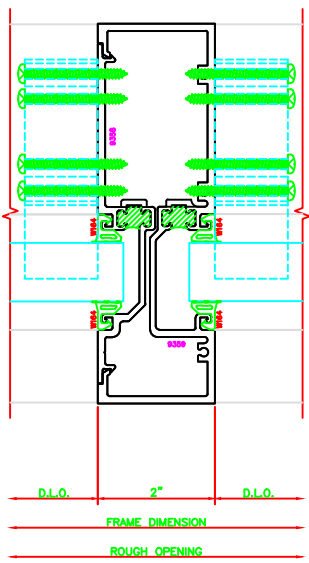

402	O.G. JAMB
406	6 1/2" SHEARBLOCK

601	O.G. VERT
406	6 1/2" SHEARBLOCK

403	O.G. JAMB
406	6 1/2" SHEARBLOCK

101	O.G. HEAD
406	6 1/2" SHEARBLOCK

501	O.G. HORZ.
406	6 1/2" SHEARBLOCK

201	O.G. SILL
406	6 1/2" SHEARBLOCK