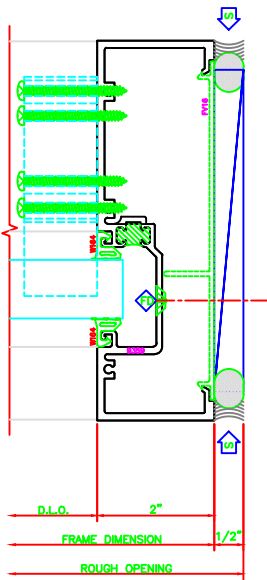

402	O.G. JAMB
406	6 1/2" SHEARBLOCK

601	O.G. VERT
406	6 1/2" SHEARBLOCK

403	O.G. JAMB
406	6 1/2" SHEARBLOCK

101	O.G. HEAD
406	6 1/2" SHEARBLOCK

501	O.G. HORZ.
406	6 1/2" SHEARBLOCK

201	O.G. SILL
406	6 1/2" SHEARBLOCK