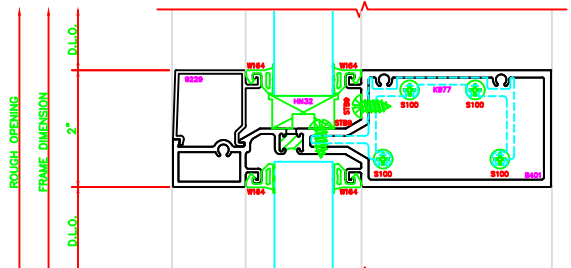

402	O.G. JAMB
406	6 1/2" SHEARBLOCK

601	O.G. VERT
406	6 1/2" SHEARBLOCK

403	O.G. JAMB
406	6 1/2" SHEARBLOCK

101	O.G. HEAD
406	6 1/2" SHEARBLOCK

501	O.G. HORZ.
406	6 1/2" SHEARBLOCK

201	O.G. SILL
406	6 1/2" SHEARBLOCK