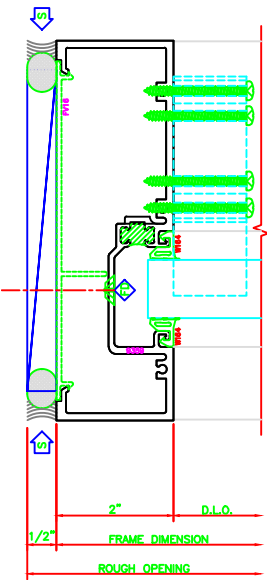

402	O.G. JAMB
406	6 1/2" SHEARBLOCK

601	O.G. VERT
406	6 1/2" SHEARBLOCK

403	O.G. JAMB
406	6 1/2" SHEARBLOCK

101	O.G. HEAD
406	6 1/2" SHEARBLOCK

501	O.G. HORZ.
406	6 1/2" SHEARBLOCK

201	O.G. SILL
406	6 1/2" SHEARBLOCK