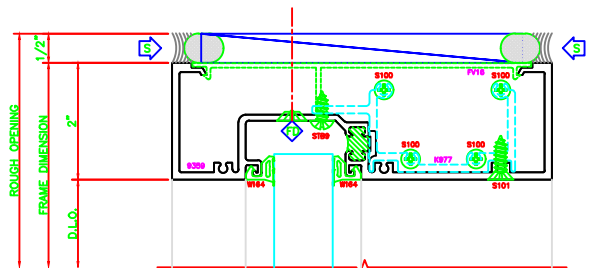

402	O.G. JAMB
406	6 1/2" SHEARBLOCK

601	O.G. VERT
406	6 1/2" SHEARBLOCK

403	O.G. JAMB
406	6 1/2" SHEARBLOCK

101	O.G. HEAD
406	6 1/2" SHEARBLOCK

501	O.G. HORZ.
406	6 1/2" SHEARBLOCK

201	O.G. SILL
406	6 1/2" SHEARBLOCK