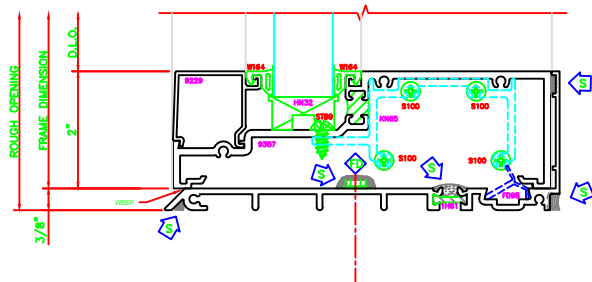

402	O.G. JAMB
406	6 1/2" SHEARBLOCK

601	O.G. VERT
406	6 1/2" SHEARBLOCK

403	O.G. JAMB
406	6 1/2" SHEARBLOCK

101	O.G. HEAD
406	6 1/2" SHEARBLOCK

501	O.G. HORZ.
406	6 1/2" SHEARBLOCK

201	O.G. SILL
406	6 1/2" SHEARBLOCK