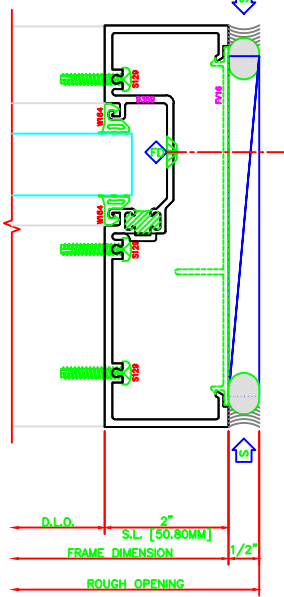

404	I.G. JAMB
406	6 1/2" SCREWSPLINE

602	I.G. VERT.
406	6 1/2" SCREWSPLINE

405	I.G. JAMB
406	6 1/2" SCREWSPLINE

102	I.G. HEAD
406	6 1/2" SCREWSPLINE

502	I.G. HORZ
406	6 1/2" SCREWSPLINE

202	I.G. SILL
406	6 1/2" SCREWSPLINE