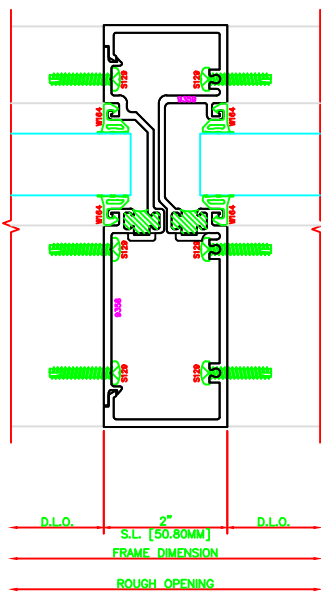

404	I.G. JAMB
406	6 1/2" SCREWSPLINE

602	I.G. VERT.
406	6 1/2" SCREWSPLINE

405	I.G. JAMB
406	6 1/2" SCREWSPLINE

102	I.G. HEAD
406	6 1/2" SCREWSPLINE

502	I.G. HORZ
406	6 1/2" SCREWSPLINE

202	I.G. SILL
406	6 1/2" SCREWSPLINE