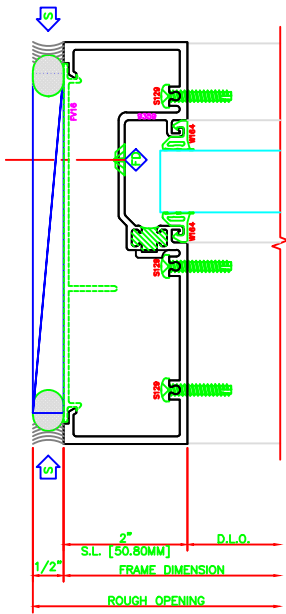

404	I.G. JAMB
406	6 1/2" SCREWSPLINE

602	I.G. VERT.
406	6 1/2" SCREWSPLINE

405	I.G. JAMB
406	6 1/2" SCREWSPLINE

102	I.G. HEAD
406	6 1/2" SCREWSPLINE

502	I.G. HORZ
406	6 1/2" SCREWSPLINE

202	I.G. SILL
406	6 1/2" SCREWSPLINE