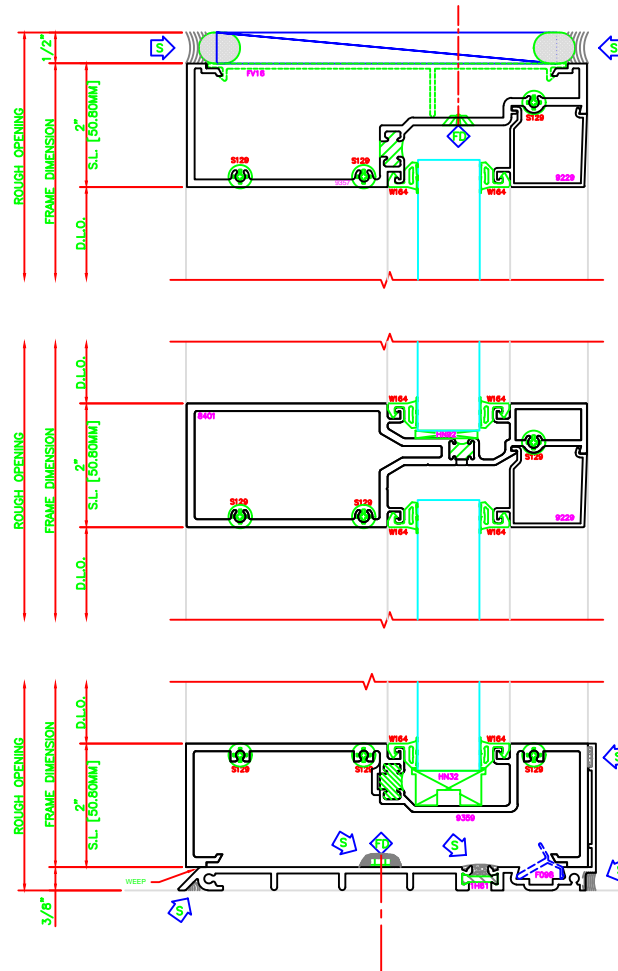

404	I.G. JAMB
406	6 1/2" SCREWSPLINE

602	I.G. VERT.
406	6 1/2" SCREWSPLINE

405	I.G. JAMB
406	6 1/2" SCREWSPLINE

102	I.G. HEAD
406	6 1/2" SCREWSPLINE

502	I.G. HORZ
406	6 1/2" SCREWSPLINE

202	I.G. SILL
406	6 1/2" SCREWSPLINE