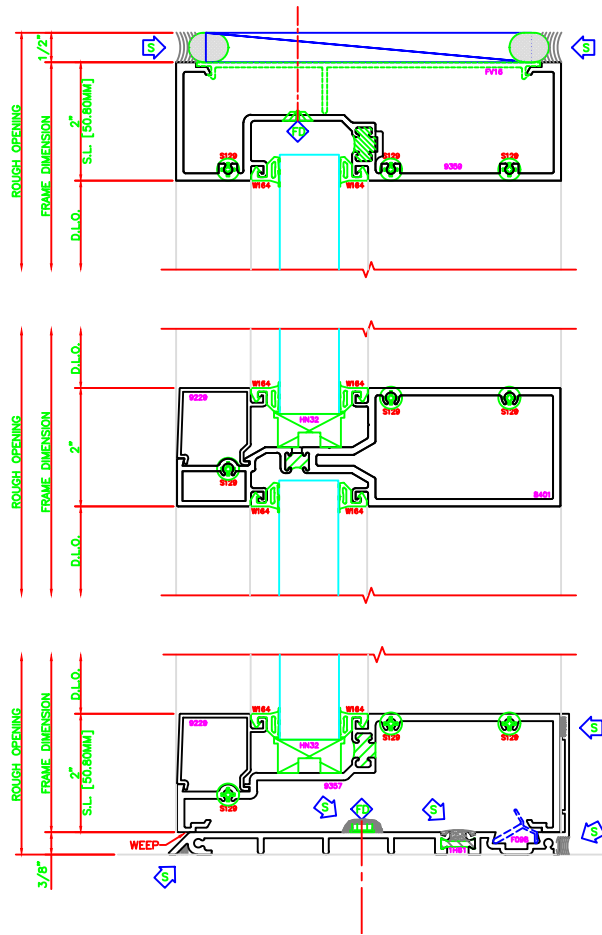

400	O.G. JAMB
406	6 1/2" SCREWSPLINE

600	O.G. VERT.
406	6 1/2" SCREWSPLINE

401	O.G. JAMB
406	6 1/2" SCREWSPLINE

100	O.G. HEAD
406	6 1/2" SCREWSPLINE

504	O.G. HORZ
406	6 1/2" SCREWSPLINE

200	O.G. SILL
406	6 1/2" SCREWSPLINE