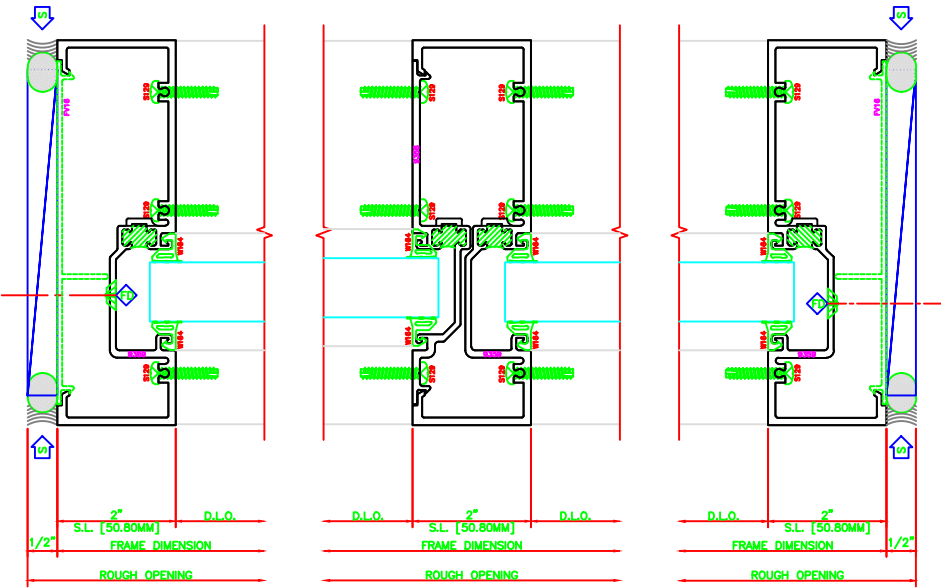

400	O.G. JAMB
406	6 1/2" SCREWSPLINE

600	O.G. VERT.
406	6 1/2" SCREWSPLINE

401	O.G. JAMB
406	6 1/2" SCREWSPLINE

100	O.G. HEAD
406	6 1/2" SCREWSPLINE

504	O.G. HORZ
406	6 1/2" SCREWSPLINE

200	O.G. SILL
406	6 1/2" SCREWSPLINE