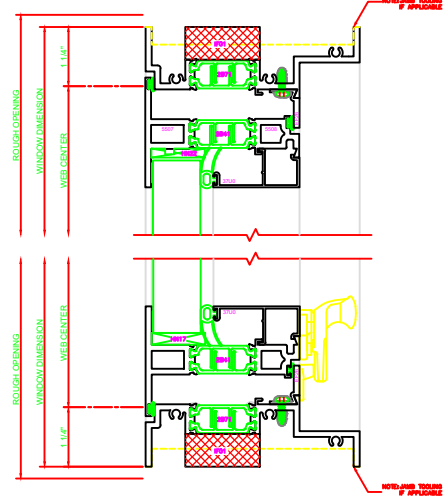

420 JAMB
 SERIES: 450X
 PROJECT OUT
 4-BAR ARMS

623 MEETING RAIL
 SERIES: 450X
 P.O. FIXED
 4-BAR ARMS

401 JAMB
 SERIES: 450X
 FIXED

121 HEAD
 SERIES: 450X
 PROJECT OUT
 4-BAR ARMS

221 SILL
 SERIES: 450X
 PROJECT OUT
 4-BAR ARMS

102 HEAD
 SERIES: 450X
 FIXED

202 SILL
 SERIES: 450X
 FIXED