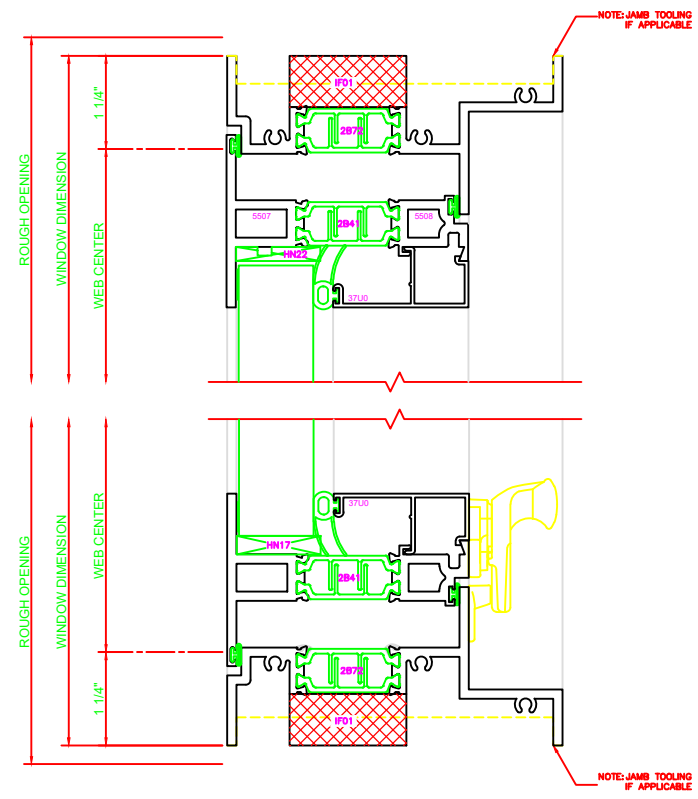

120	HEAD
	SERIES: 450X
	PROJECT OUT
	4-BAR ARMS

220	SILL
	SERIES: 450X
	PROJECT OUT
	4-BAR ARMS

420	JAMB
	SERIES: 450X
	PROJECT OUT
	4-BAR ARMS

622	MEETING RAIL
	SERIES: 450X
	P.O./P.O.
	4-BAR ARMS

NOTE: JAMB TOOLING IF APPLICABLE

NOTE: JAMB TOOLING IF APPLICABLE