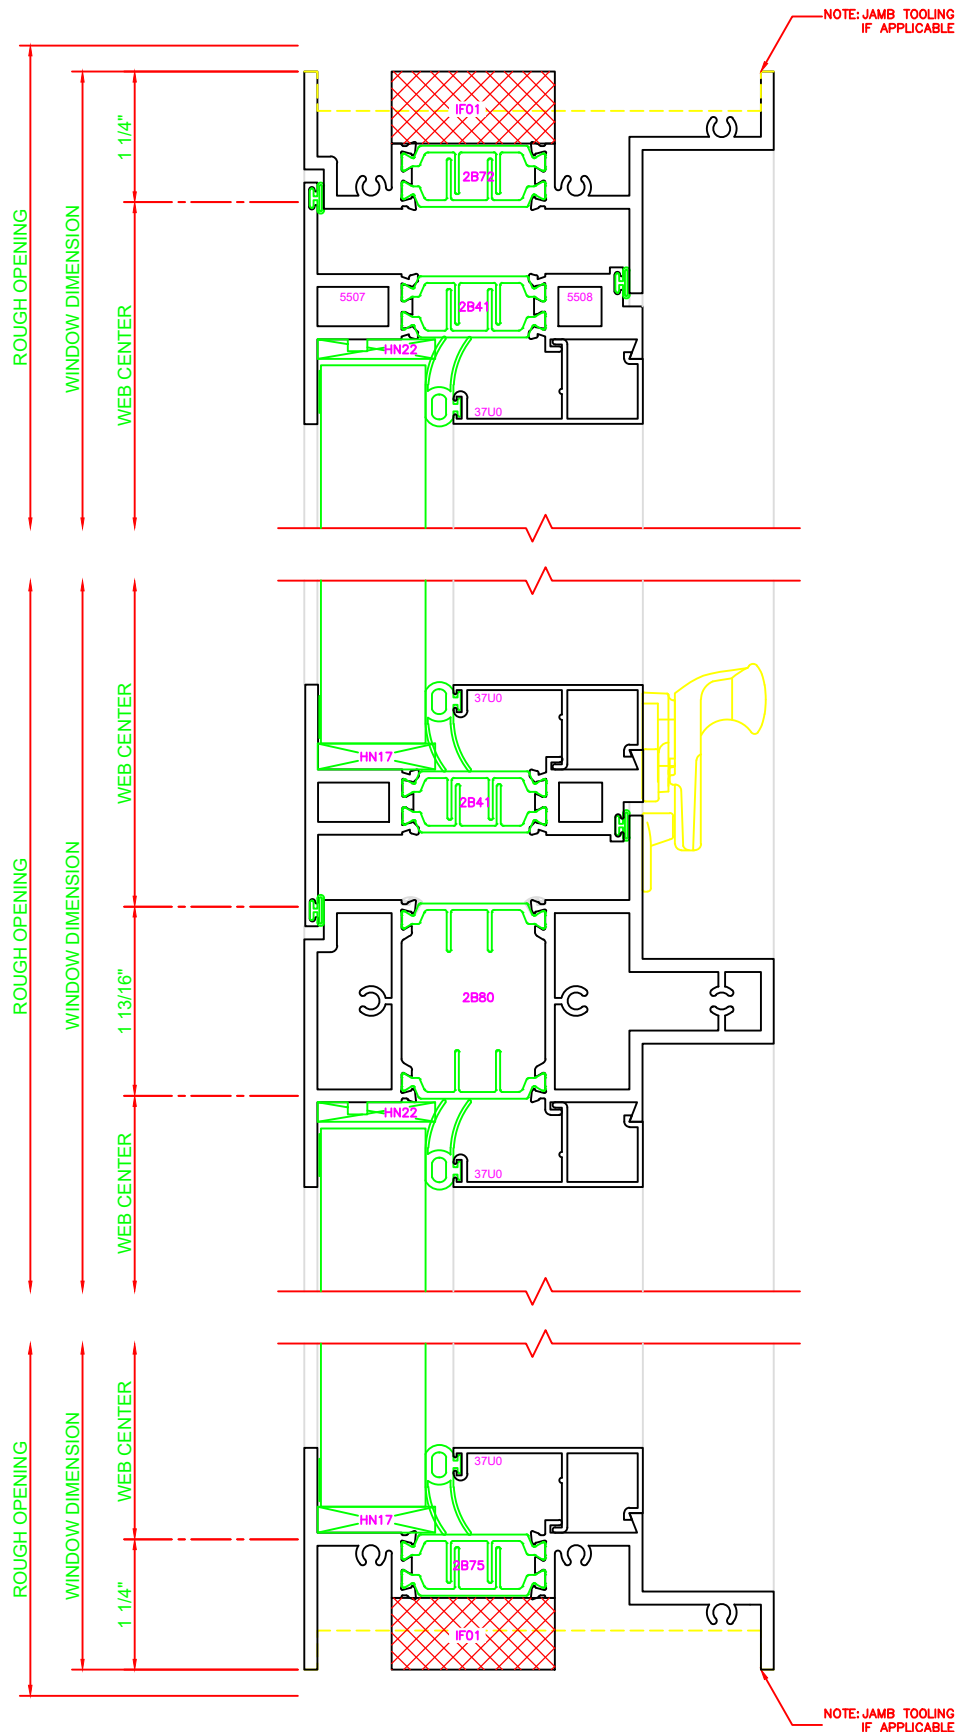

120	HEAD
	SERIES: 450X
	PROJECT OUT
	4-BAR ARMS

421	JAMB
	SERIES: 450X
	PROJECT OUT
	4-BAR ARMS

525	MEETING RAIL
	SERIES: 450X
	P.O./FIXED
	4-BAR ARMS

403	JAMB
	SERIES: 450X
	FIXED

200	SILL
	SERIES: 450X
	FIXED

NOTE: JAMB TOOLING IF APPLICABLE