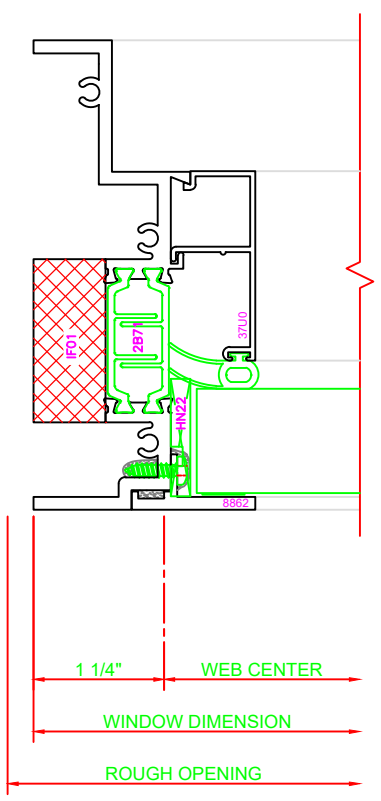

120	HEAD
	SERIES: 450X
	PROJECT OUT
	4-BAR ARMS

421	JAMB
	SERIES: 450X
	PROJECT OUT
	4-BAR ARMS

525	MEETING RAIL
	SERIES: 450X
	P.O./FIXED
	4-BAR ARMS

403	JAMB
	SERIES: 450X
	FIXED

200	SILL
	SERIES: 450X
	FIXED

NOTE: JAMB TOOLING IF APPLICABLE