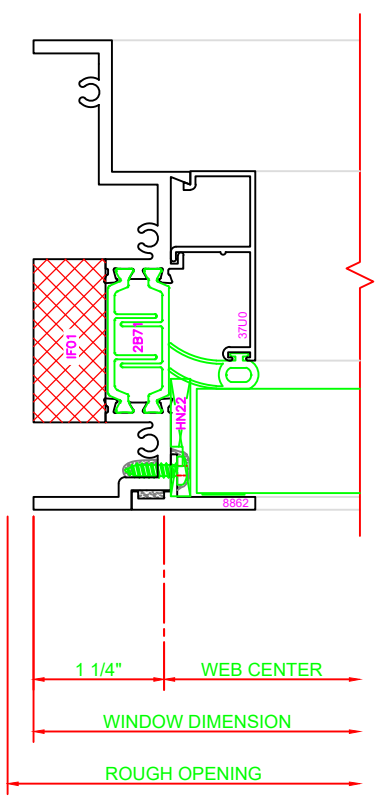

100	HEAD
	SERIES: 450X FIXED

421	JAMB
	SERIES: 450X PROJECT OUT 4-BAR ARMS

524	MEETING RAIL
	SERIES: 450X FIXED/P.O. 4-BAR ARMS

403	JAMB
	SERIES: 450X FIXED

220	SILL
	SERIES: 450X PROJECT OUT 4-BAR ARMS