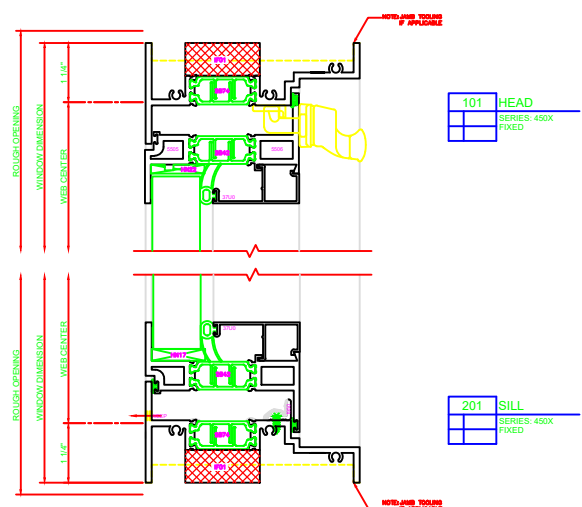

410 JAMB
 SERIES: 450X
 PROJECT IN
 4-BAR ARMS

613 MEETING RAIL
 SERIES: 450X
 2-1/2\"/>

401 JAMB
 SERIES: 450X
 FIXED

110 HEAD
 SERIES: 450X
 PROJECT IN
 4-BAR ARMS

211 SILL
 SERIES: 450X
 PROJECT IN
 4-BAR ARMS

101 HEAD
 SERIES: 450X
 FIXED

201 SILL
 SERIES: 450X
 FIXED

101 HEAD
 SERIES: 450X
 FIXED

201 SILL
 SERIES: 450X
 FIXED