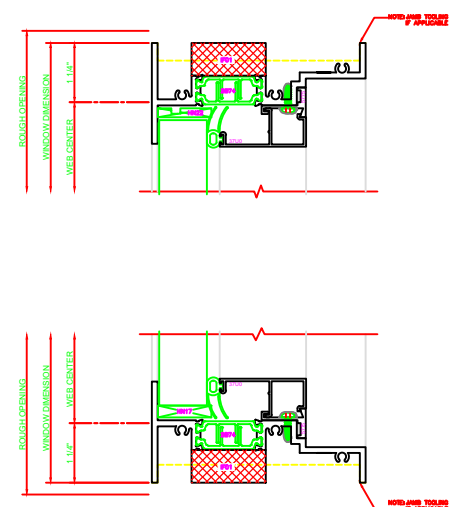

410 JAMB
 SERIES: 450X
 PROJECT IN
 4-BAR ARMS

613 MEETING RAIL
 SERIES: 450X
 2-1/2\"/>

401 JAMB
 SERIES: 450X
 FIXED

110 HEAD
 SERIES: 450X
 PROJECT IN
 4-BAR ARMS

211 SILL
 SERIES: 450X
 PROJECT IN
 4-BAR ARMS

101 HEAD
 SERIES: 450X
 FIXED

201 SILL
 SERIES: 450X
 FIXED

101 HEAD
 SERIES: 450X
 FIXED

201 SILL
 SERIES: 450X
 FIXED