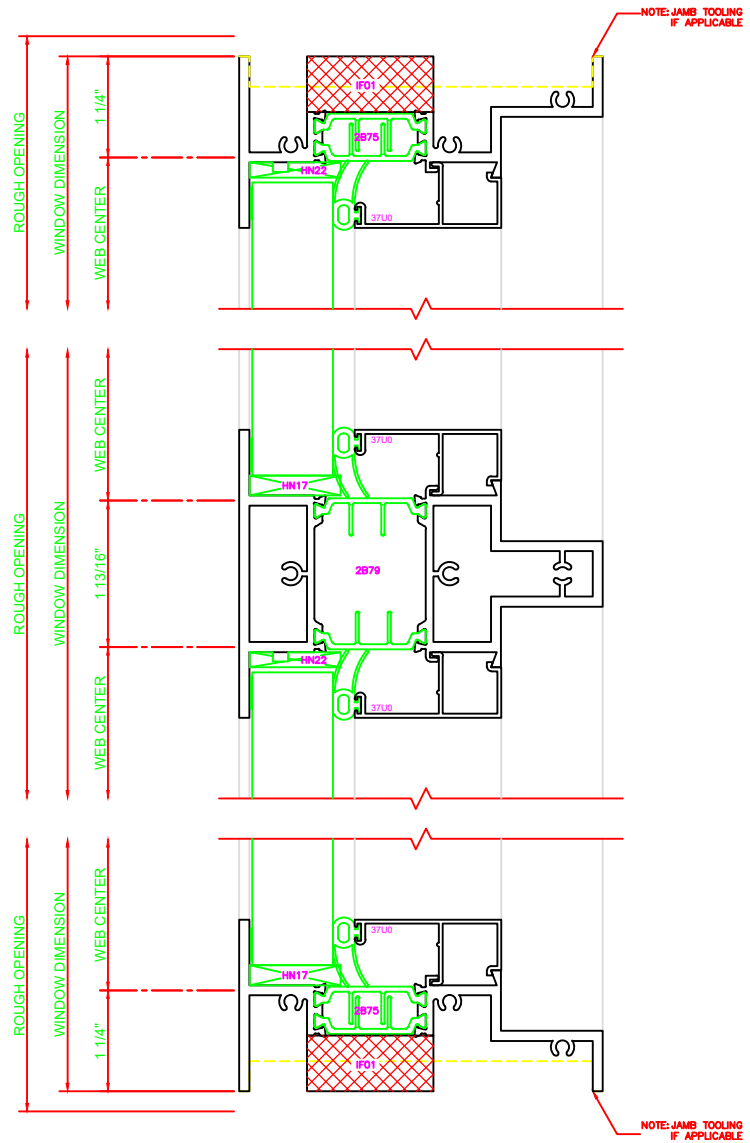

**400 JAMB**  
 SERIES: 450X  
 FIXED

**703 MUNTIN**  
 SERIES: 450X

**100 HEAD**  
 SERIES: 450X  
 FIXED

**702 MUNTIN**  
 SERIES: 450X

**200 SILL**  
 SERIES: 450X  
 FIXED

NOTE: JAMB TOOLING IF APPLICABLE

NOTE: JAMB TOOLING IF APPLICABLE