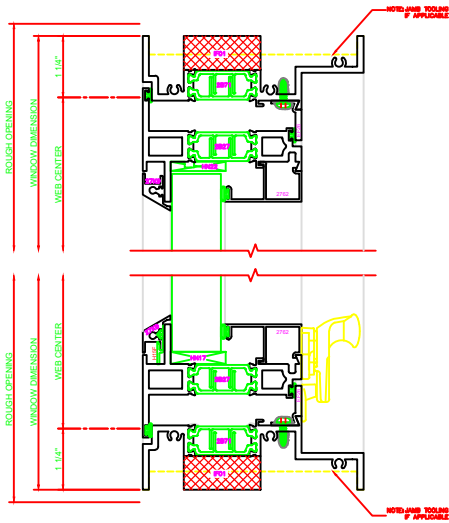

420 JAMB
 SERIES: 450G
 PROJECT OUT
 4-BAR ARMS

621 MEETING RAIL
 SERIES: 450G
 P.O. FIXED
 4-BAR ARMS

401 JAMB
 SERIES: 450G
 FIXED

121 HEAD
 SERIES: 450G
 PROJECT OUT
 4-BAR ARMS

221 SILL
 SERIES: 450G
 PROJECT OUT
 4-BAR ARMS

102 HEAD
 SERIES: 450G
 FIXED

202 SILL
 SERIES: 450G
 FIXED