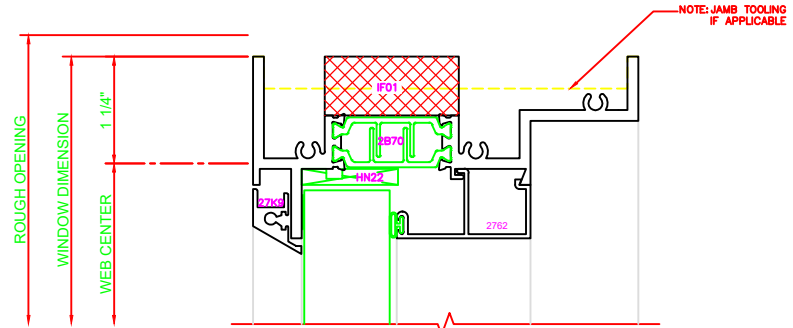

400	JAMB
	SERIES: 450G
	FIXED

701	MUNTIN
	SERIES: 450G
	FIXED

100	HEAD
	SERIES: 450
	FIXED

200	SILL
	SERIES: 450G
	FIXED

NOTE: JAMB TOOLING IF APPLICABLE

NOTE: JAMB TOOLING IF APPLICABLE