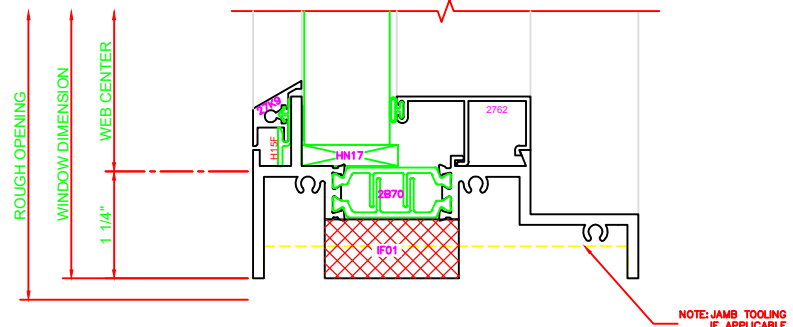

400	JAMB
	SERIES: 450G
	FIXED

701	MUNTIN
	SERIES: 450G
	FIXED

100	HEAD
	SERIES: 450
	FIXED

200	SILL
	SERIES: 450G
	FIXED

NOTE: JAMB TOOLING IF APPLICABLE

NOTE: JAMB TOOLING IF APPLICABLE