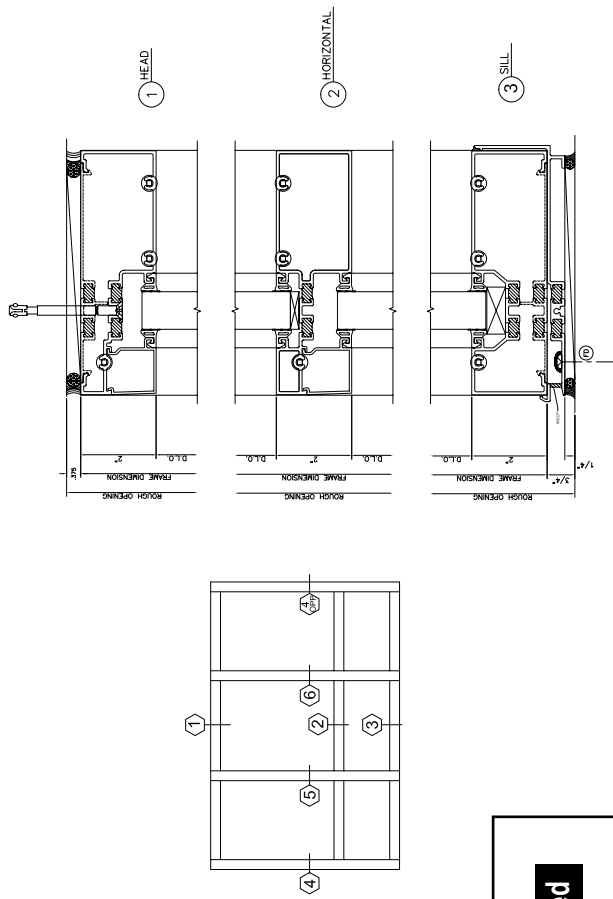

406X Screw Spline Outside Glazed Stops Down

406X Screw Spline Inside Glazed

406X Shear Block Outside Glazed Stops Down

406X Shear Block Inside Glazed

406X Screw Spline Outside Glazed

406X Shear Block Outside Glazed