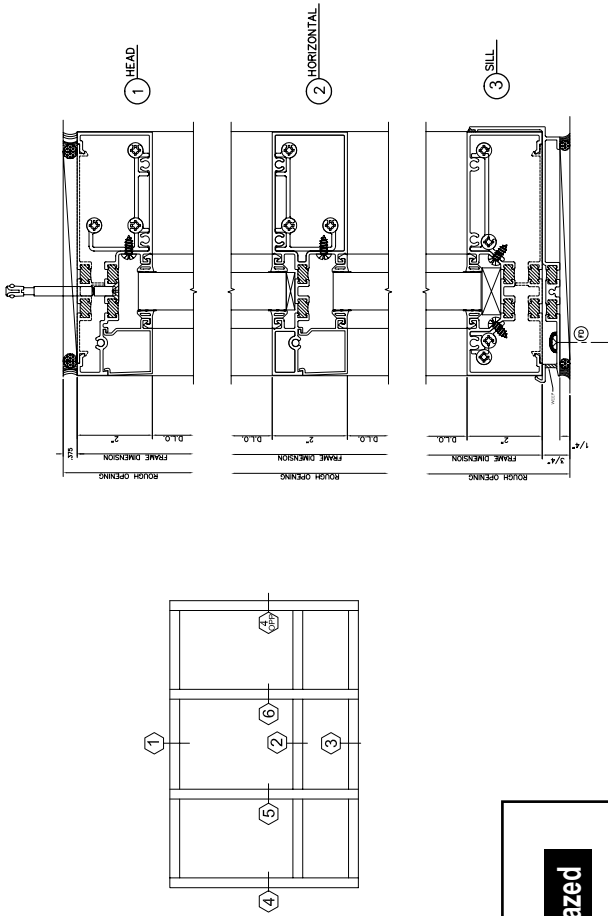

406X Screw Spline Outside Glazed Stops Down

406X Screw Spline Inside Glazed

406X Shear Block Outside Glazed Stops Down

406X Shear Block Inside Glazed

406X Screw Spline Outside Glazed

406X Shear Block Outside Glazed