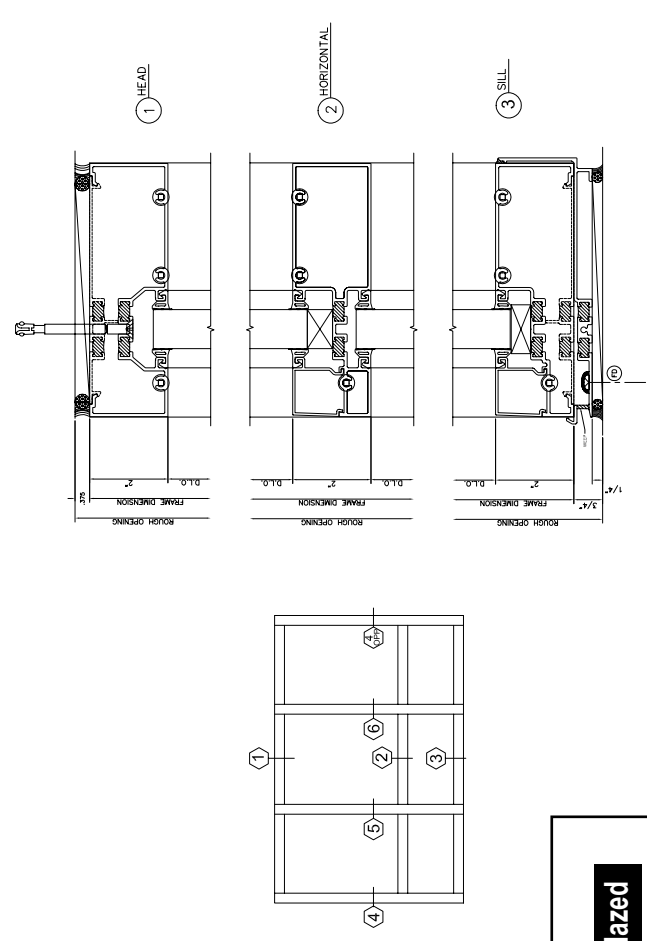

406X Screw Spline Outside Glazed Stops Down

406X Screw Spline Inside Glazed

406X Shear Block Outside Glazed Stops Down

406X Shear Block Inside Glazed

406X Screw Spline Outside Glazed

406X Shear Block Outside Glazed