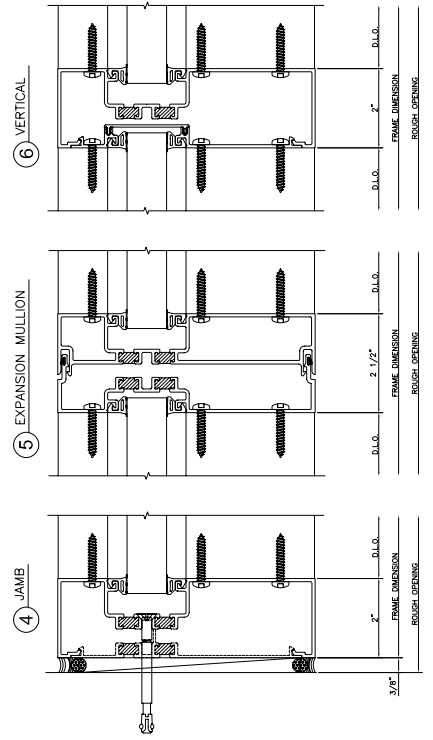

406X Screw Spline Outside Glazed Stops Down

406X Screw Spline Inside Glazed

406X Shear Block Outside Glazed Stops Down

406X Shear Block Inside Glazed

406X Screw Spline Outside Glazed

406X Shear Block Outside Glazed