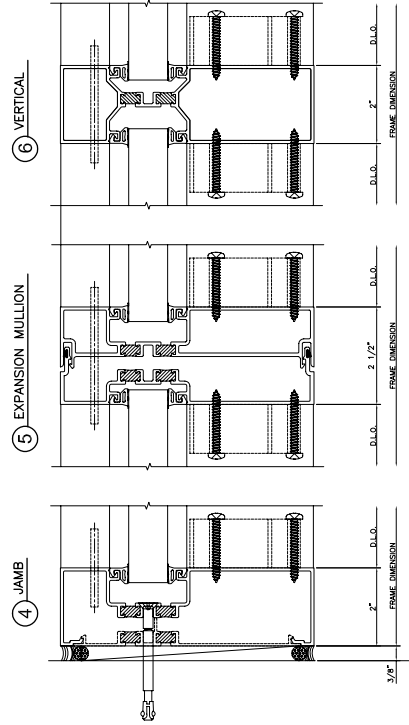

406X Screw Spline Outside Glazed Stops Down

406X Screw Spline Inside Glazed

406X Shear Block Outside Glazed Stops Down

406X Shear Block Inside Glazed

406X Screw Spline Outside Glazed

406X Shear Block Outside Glazed