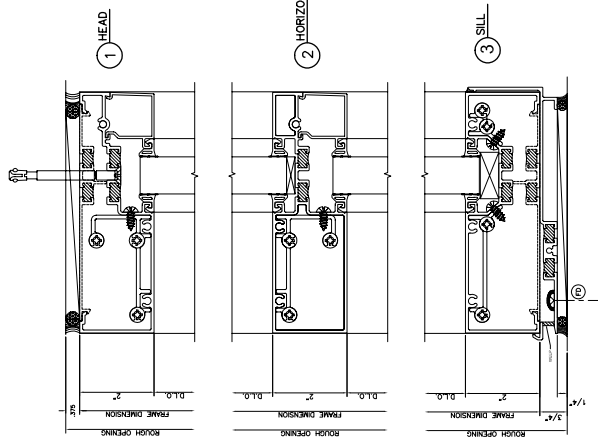

406X Screw Spline Outside Glazed Stops Down

406X Screw Spline Inside Glazed

406X Shear Block Outside Glazed Stops Down

406X Shear Block Inside Glazed

406X Screw Spline Outside Glazed

406X Shear Block Outside Glazed