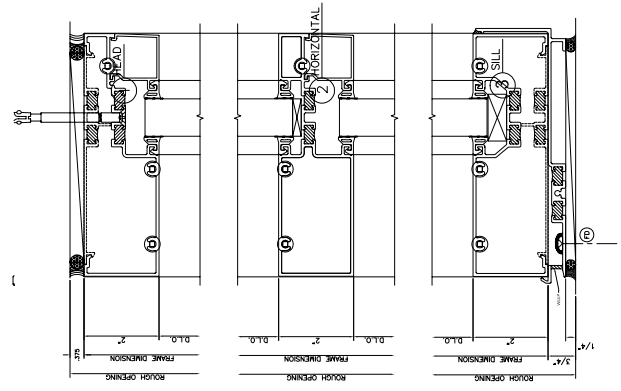

406X Screw Spline Outside Glazed Stops Down

406X Screw Spline Inside Glazed

406X Shear Block Outside Glazed Stops Down

406X Shear Block Inside Glazed

406X Screw Spline Outside Glazed

406X Shear Block Outside Glazed