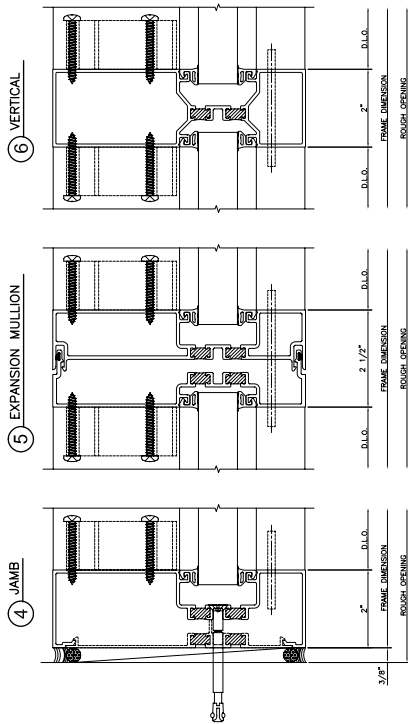

406X Screw Spline Outside Glazed Stops Down

406X Screw Spline Inside Glazed

406X Shear Block Outside Glazed Stops Down

406X Shear Block Inside Glazed

406X Screw Spline Outside Glazed

406X Shear Block Outside Glazed