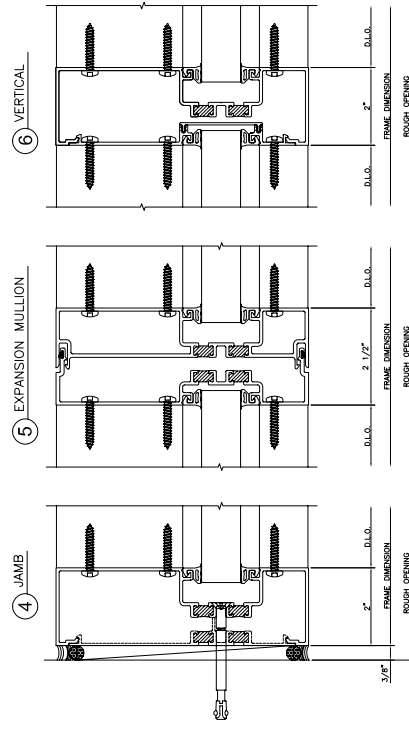

406X Screw Spline Outside Glazed Stops Down

406X Screw Spline Inside Glazed

406X Shear Block Outside Glazed Stops Down

406X Shear Block Inside Glazed

406X Screw Spline Outside Glazed

406X Shear Block Outside Glazed