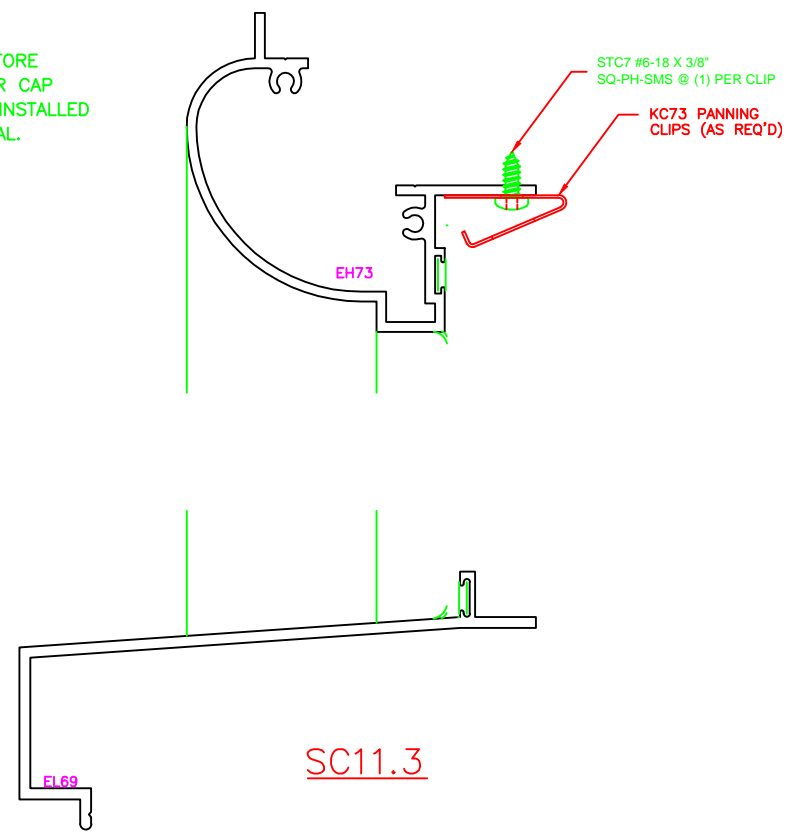

ERECTOR NOTE:

BACK BED WITH SEALANT BEFORE THE WINDOW IS INSTALLED OR CAP SEAL AFTER THE WINDOW IS INSTALLED TO INSURE A WATERTIGHT SEAL.

NOTE:
THE PANNING OVERLAP ON THE WINDOW IS TOO LARGE FOR SOME WINDOW SERIES